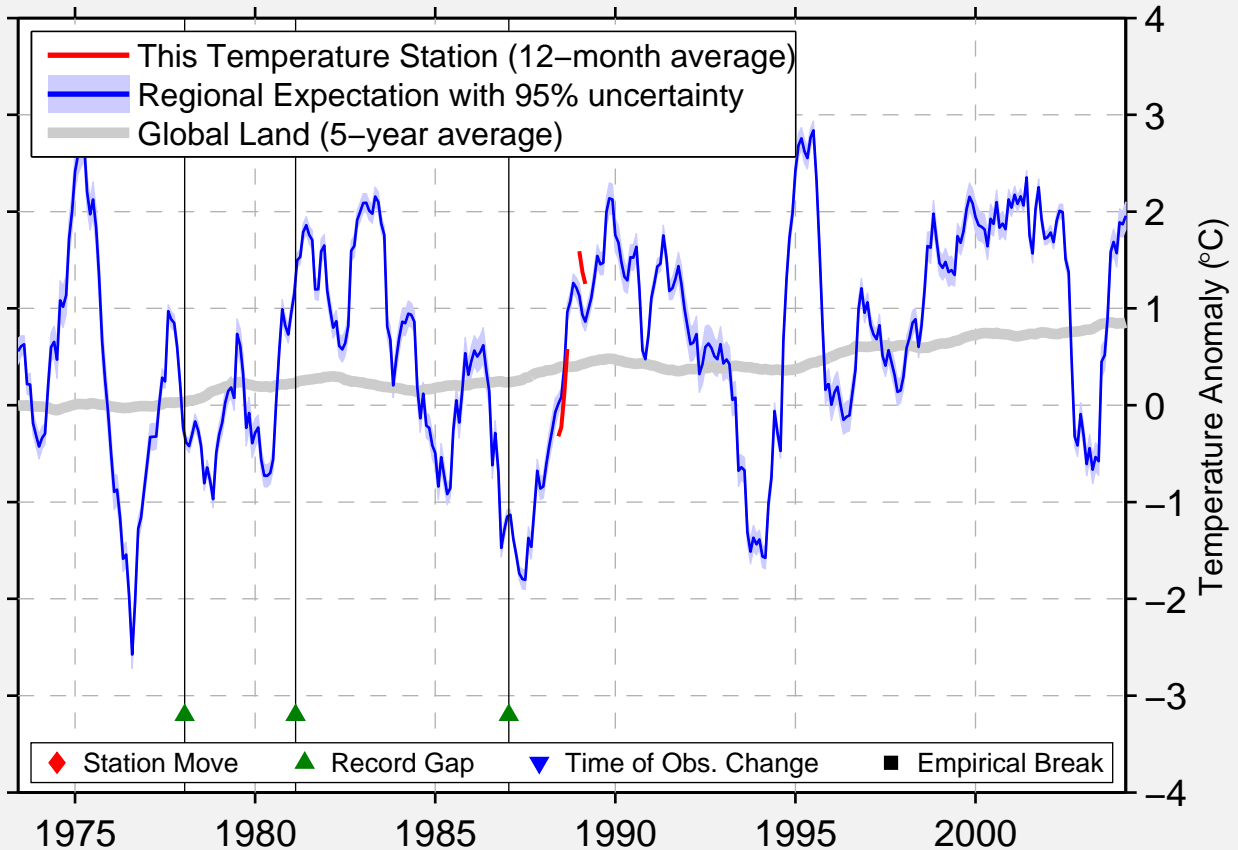

ASCE UZJAK

49.767 N, 47.750 E (Kazakhstan)

Data Quality Controlled and Aligned at Breakpoints

Berkeley Earth