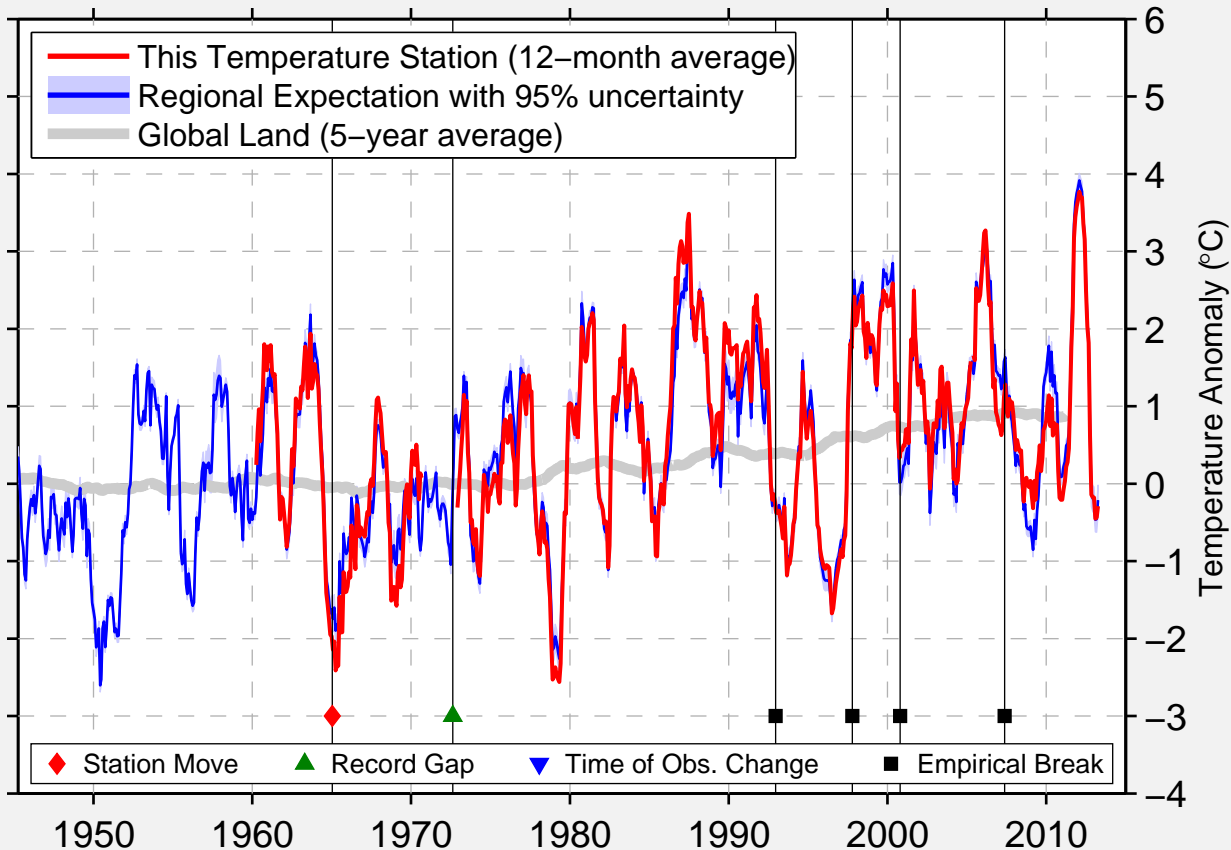

MINOT AFB

48.417 N, 101.350 W (United States)

Data Quality Controlled and Aligned at Breakpoints

Berkeley Earth