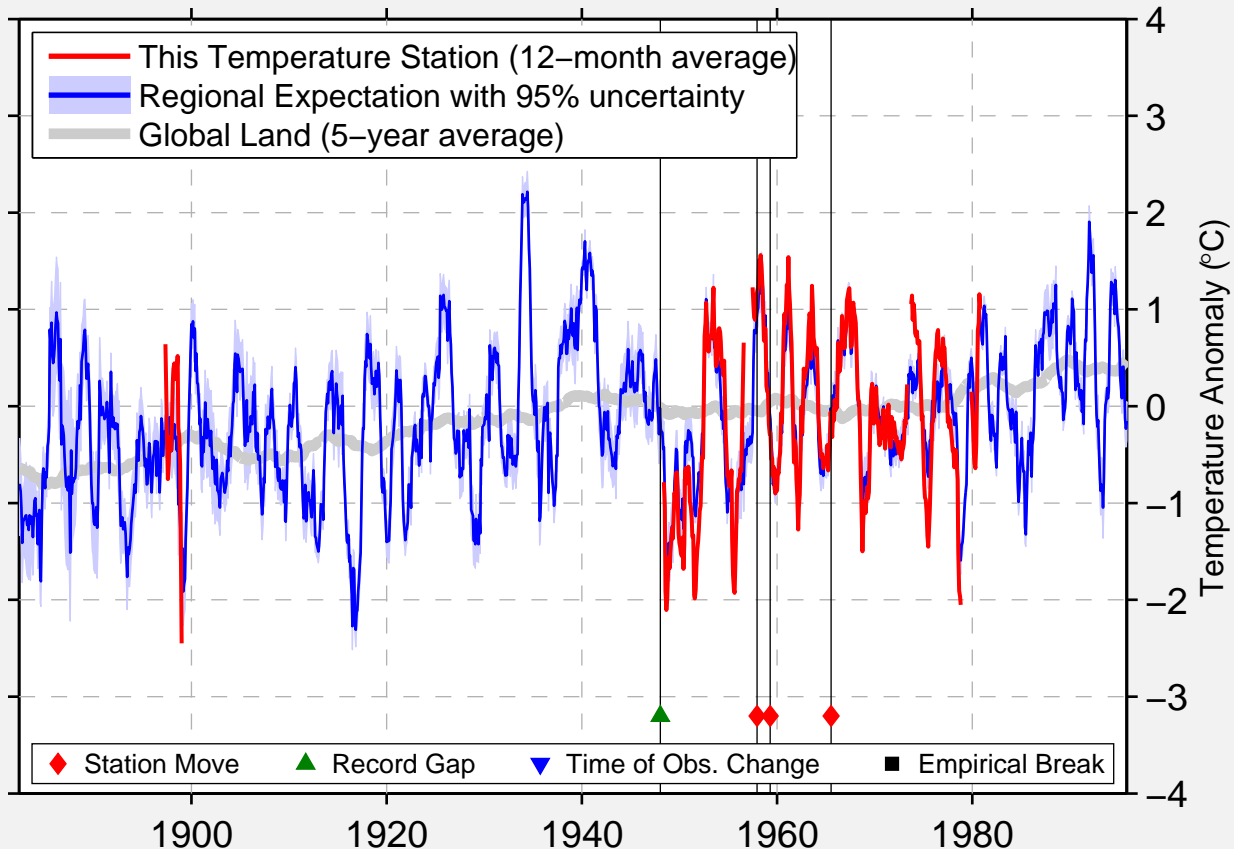

KALISPELL

48.199 N, 114.308 W (United States)

Data Quality Controlled and Aligned at Breakpoints

Berkeley Earth