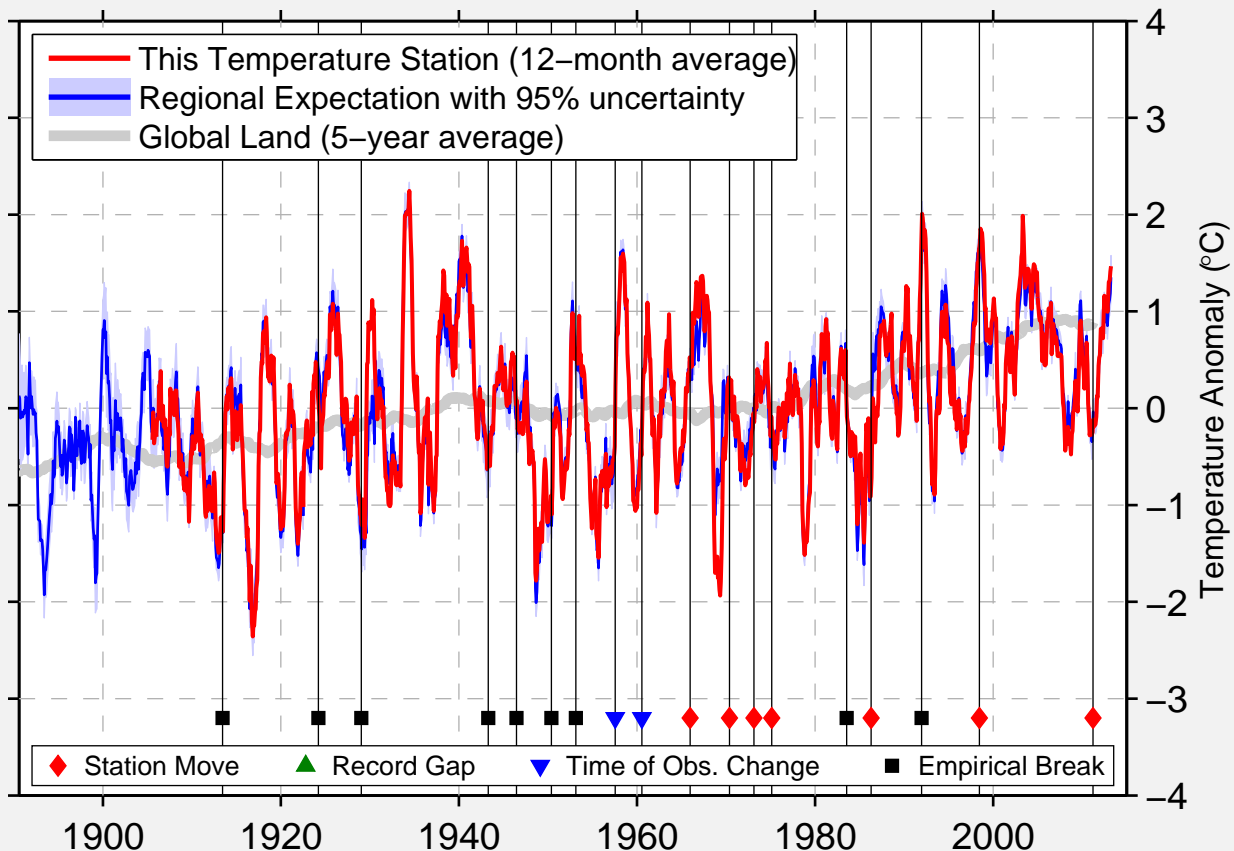

KELLOGG SHOSHONE COUNTY AP

47.978 N, 116.149 W (United States)

Data Quality Controlled and Aligned at Breakpoints

Berkeley Earth