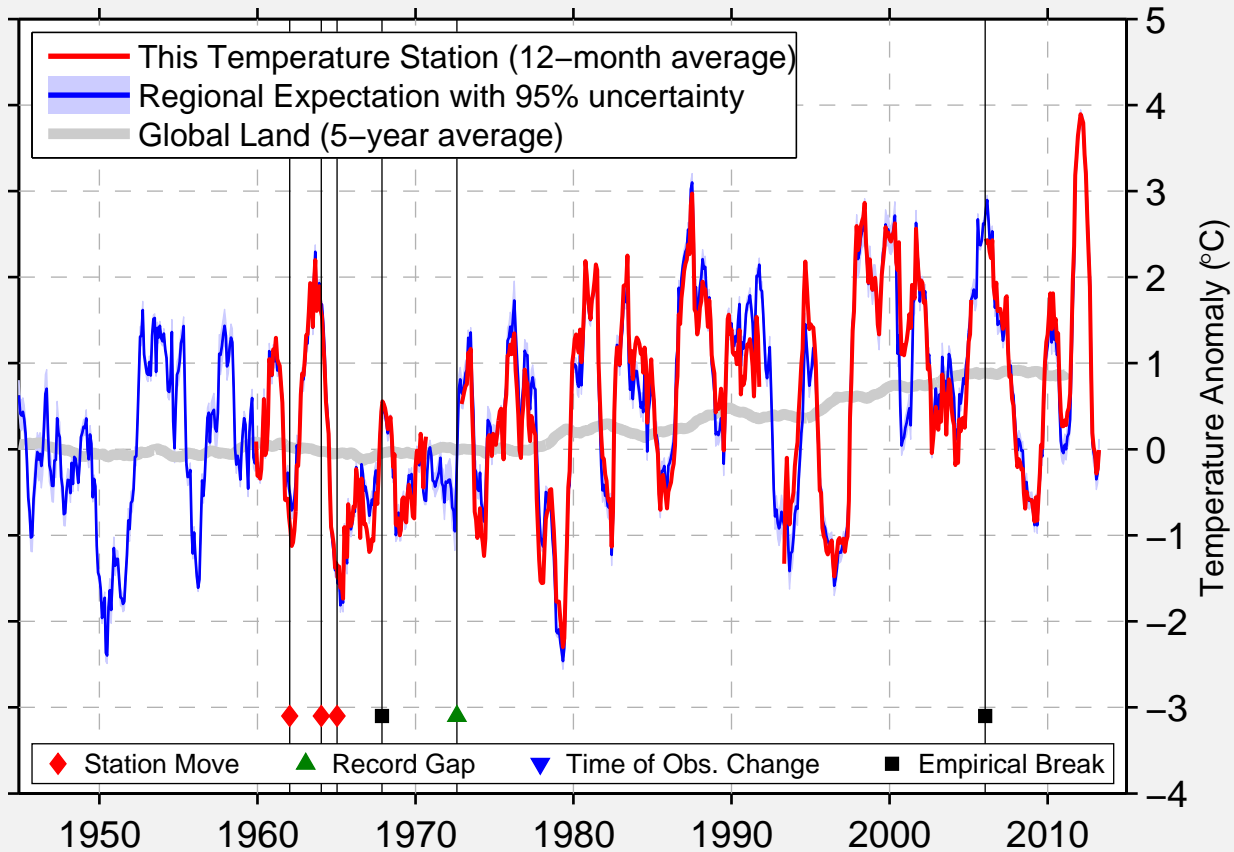

GRAND FORKS AFB

47.956 N, 97.400 W (United States)

Data Quality Controlled and Aligned at Breakpoints

Berkeley Earth