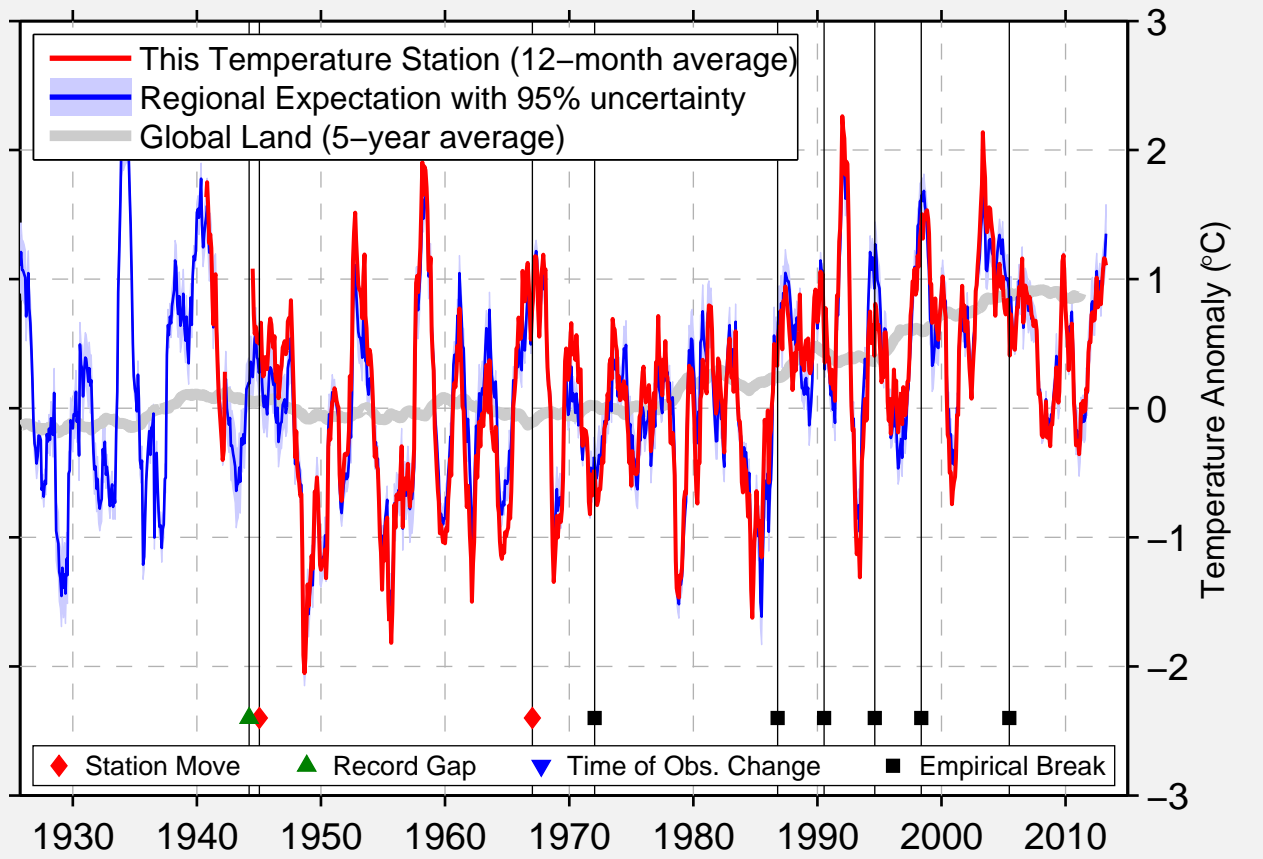

FAIRCHILD AFB

47.625 N, 117.650 W (United States)

Data Quality Controlled and Aligned at Breakpoints

Berkeley Earth