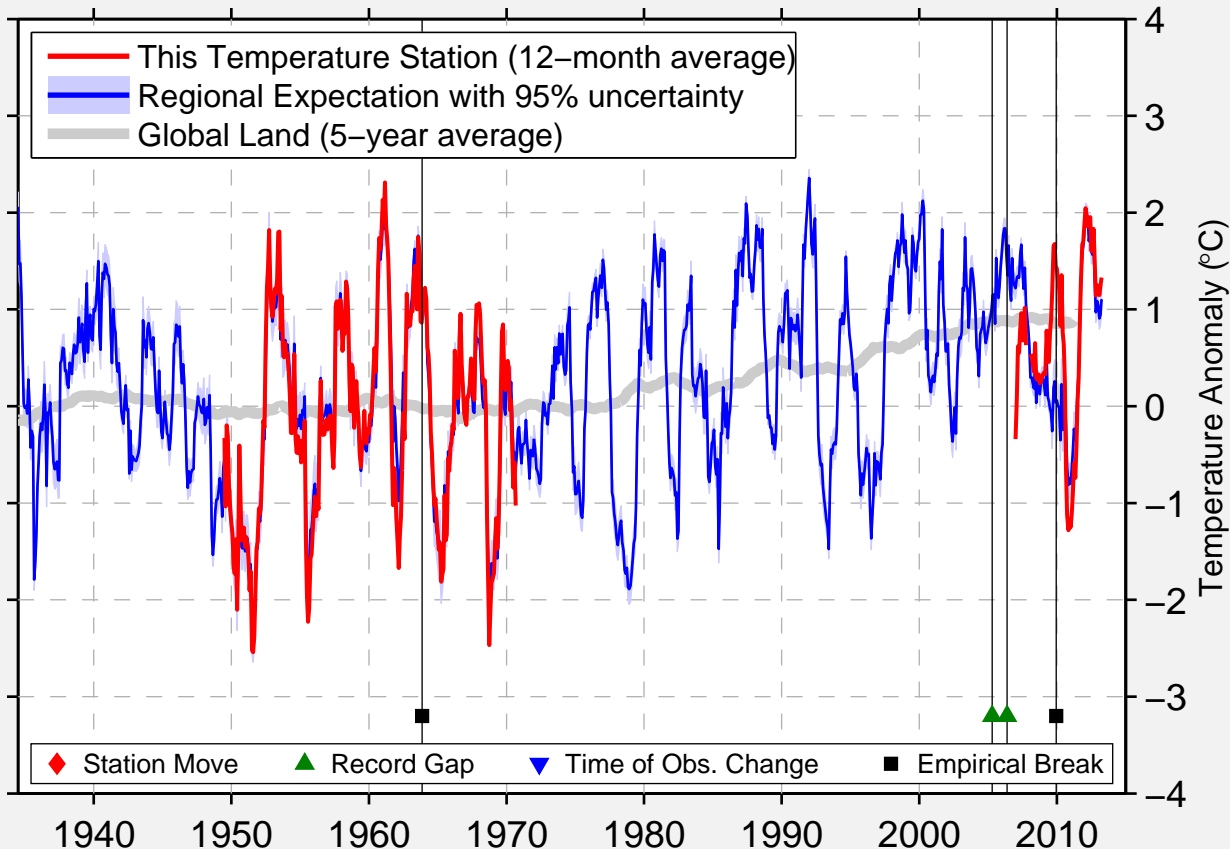

# MALMSTROM AFB

47.517 N, 111.183 W (United States)

Data Quality Controlled and Aligned at Breakpoints

Berkeley Earth