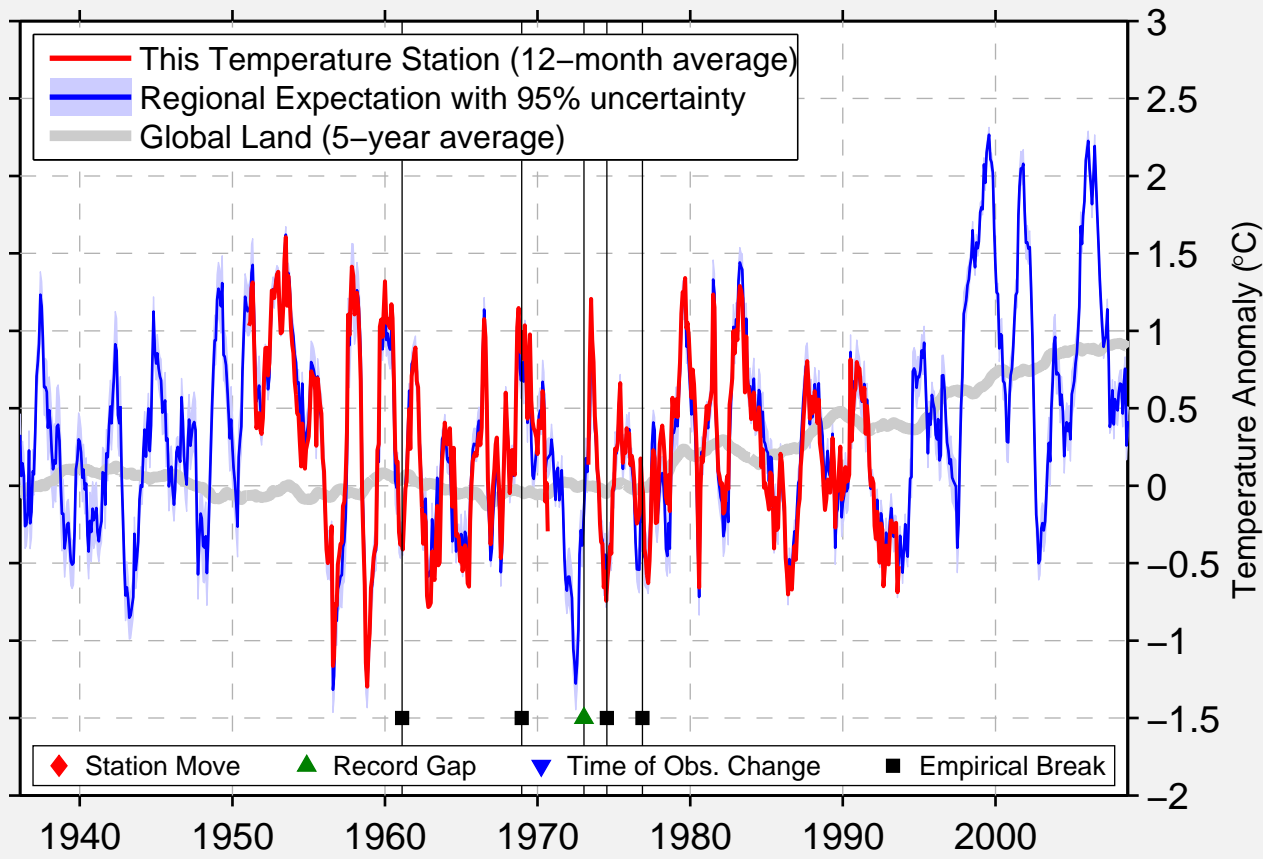

LIMESTONE LORING AFB

46.950 N, 67.883 W (United States)

Data Quality Controlled and Aligned at Breakpoints

Berkeley Earth