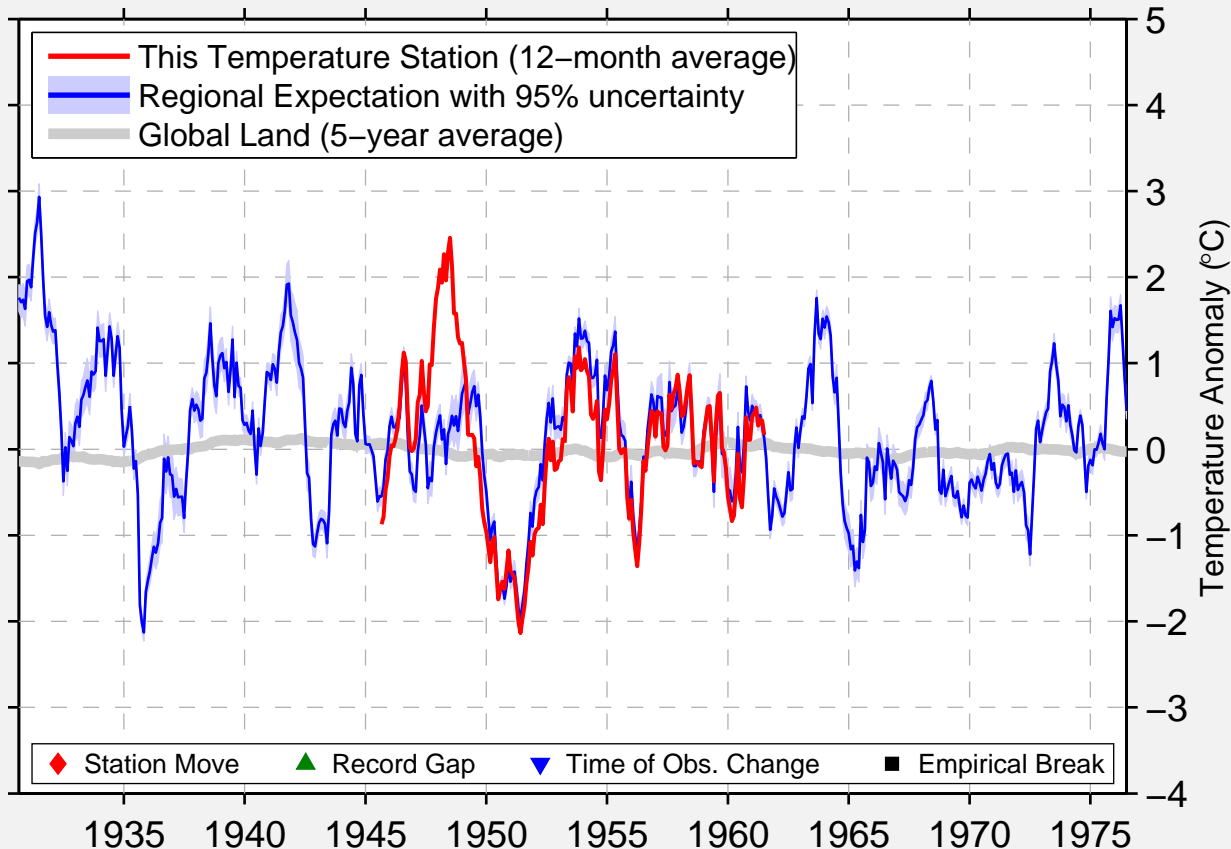

MINNEAPOLIS NAS

44.883 N, 93.217 W (United States)

Data Quality Controlled and Aligned at Breakpoints

Berkeley Earth