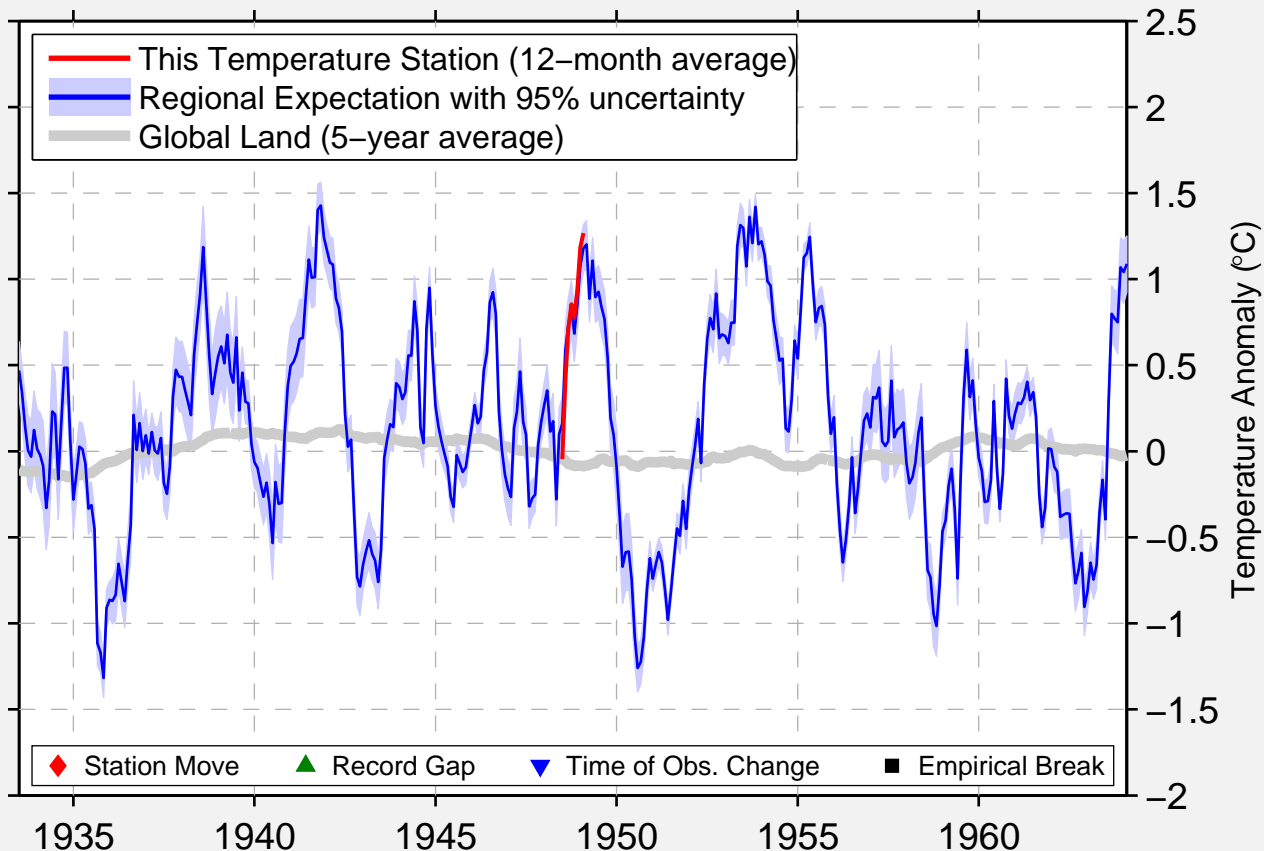

GREEN BAY

44.517 N, 87.967 W (United States)

Data Quality Controlled and Aligned at Breakpoints

Berkeley Earth