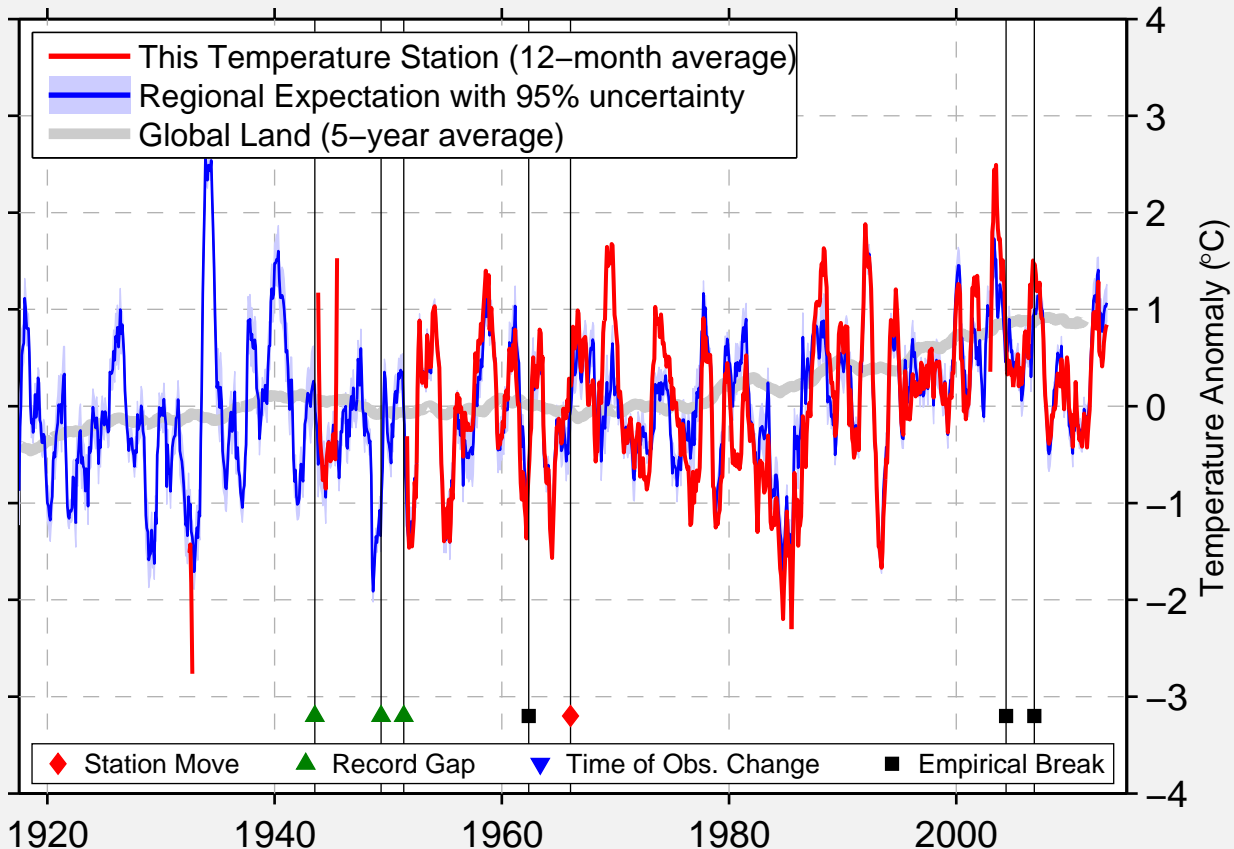

# MOUNTAIN HOME AFB

43.050 N, 115.867 W (United States)

Data Quality Controlled and Aligned at Breakpoints

Berkeley Earth