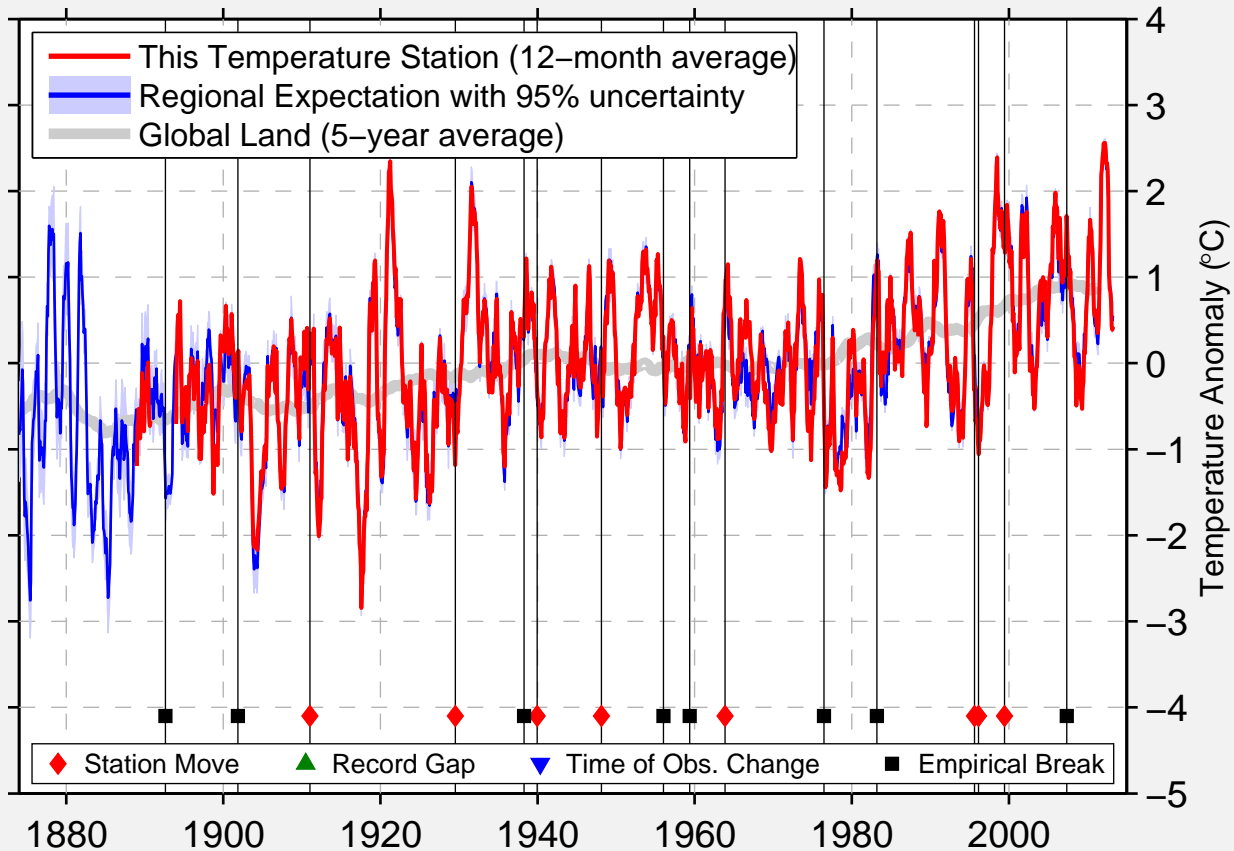

GRAND RAPIDS KENT COUNTY ARPT

42.925 N, 85.595 W (United States)

Data Quality Controlled and Aligned at Breakpoints

Berkeley Earth