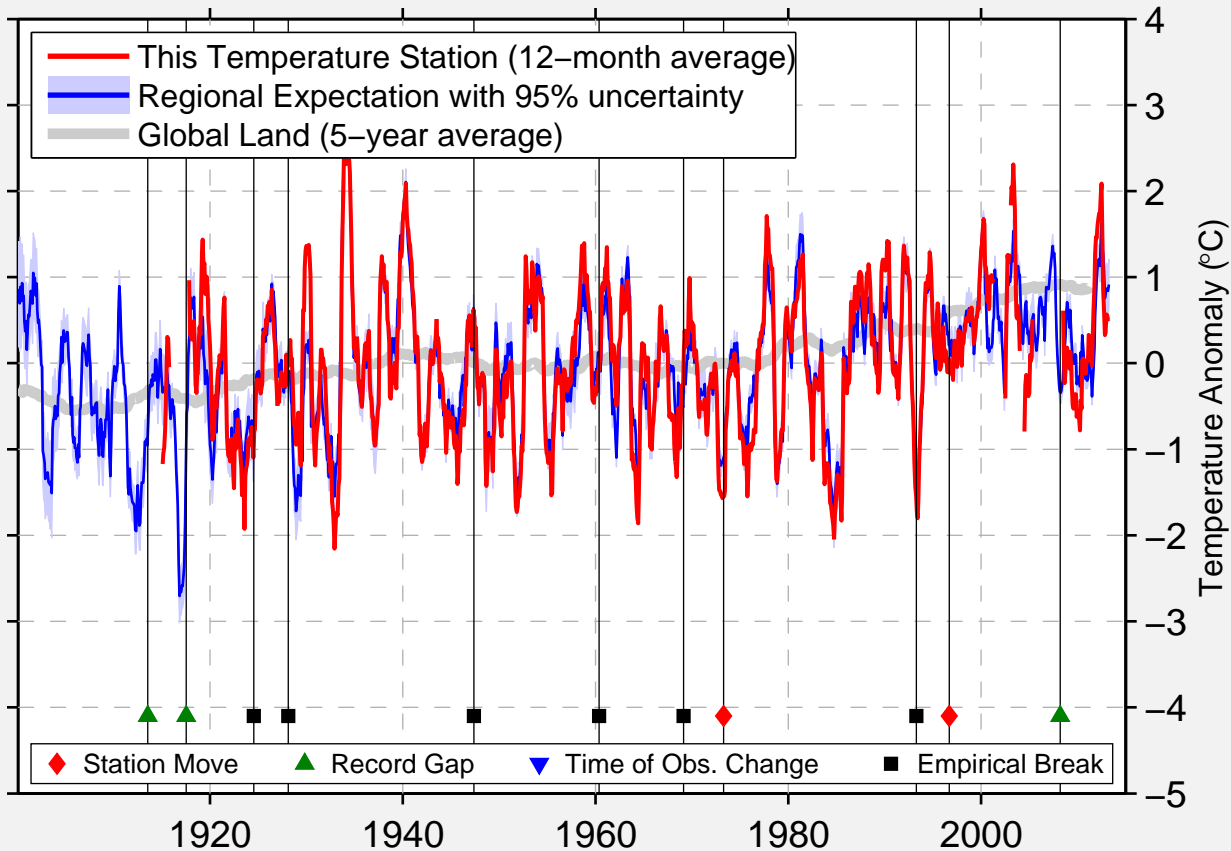

MALAD CITY AIRPORT

42.162 N, 112.300 W (United States)

Data Quality Controlled and Aligned at Breakpoints

Berkeley Earth