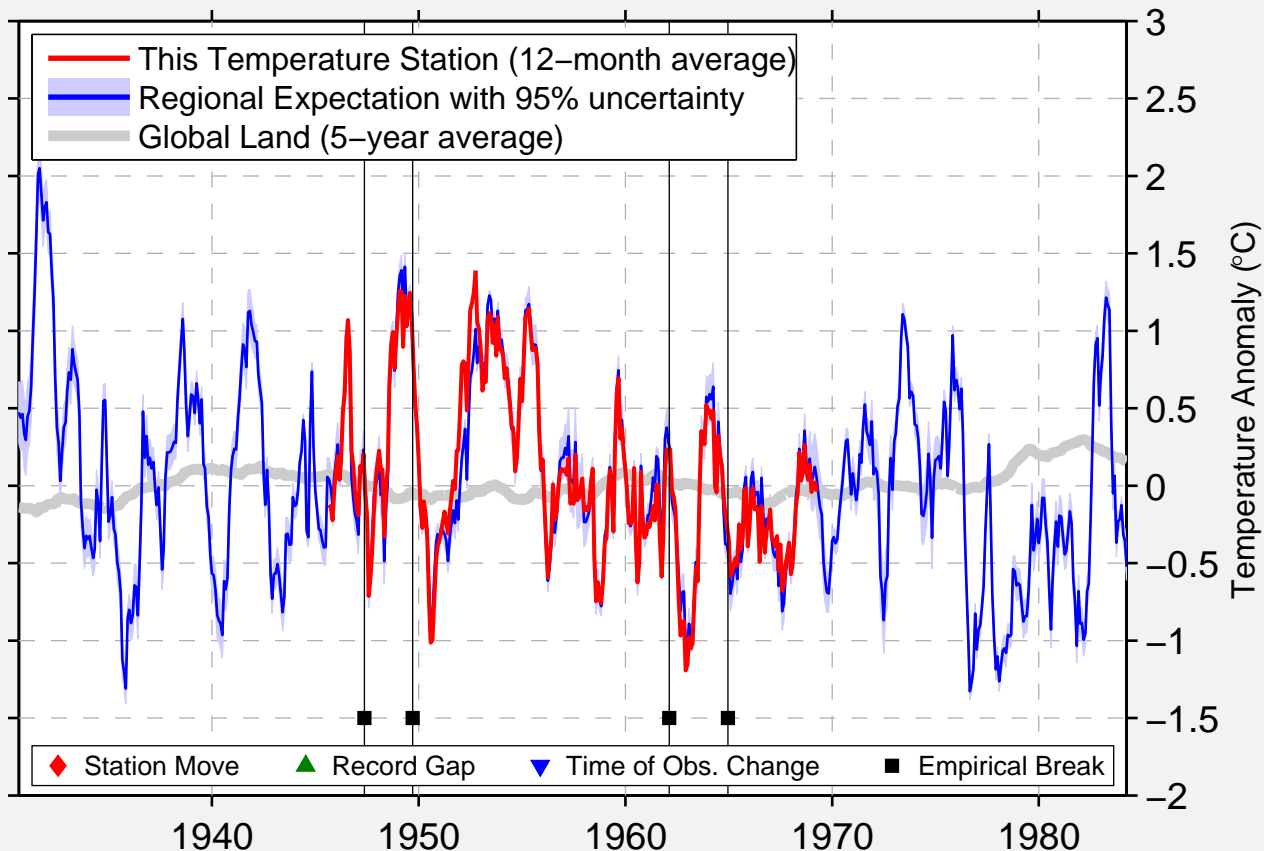

GROSSE ILE NAS

42.100 N, 83.167 W (United States)

Data Quality Controlled and Aligned at Breakpoints

Berkeley Earth