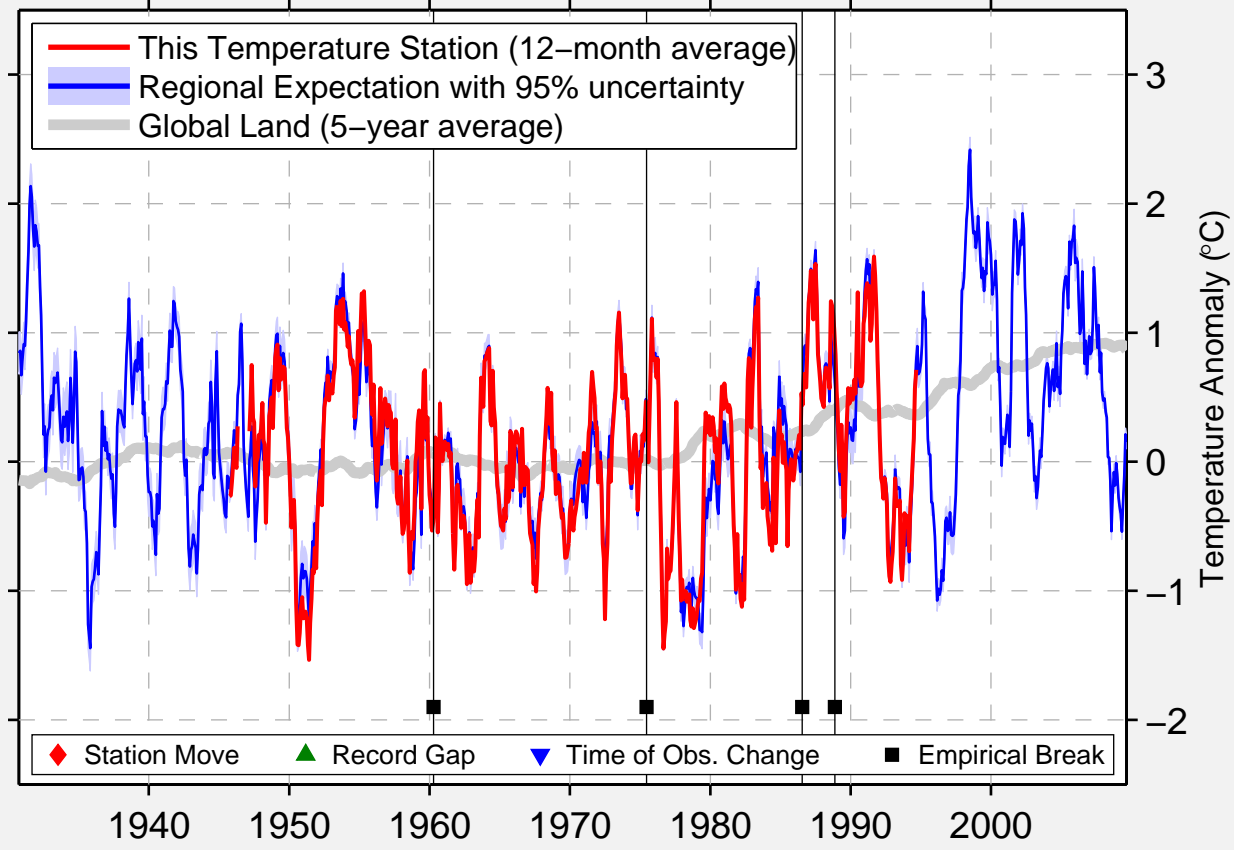

# GLENVIEW NAS

42.083 N, 87.833 W (United States)

Data Quality Controlled and Aligned at Breakpoints

Berkeley Earth