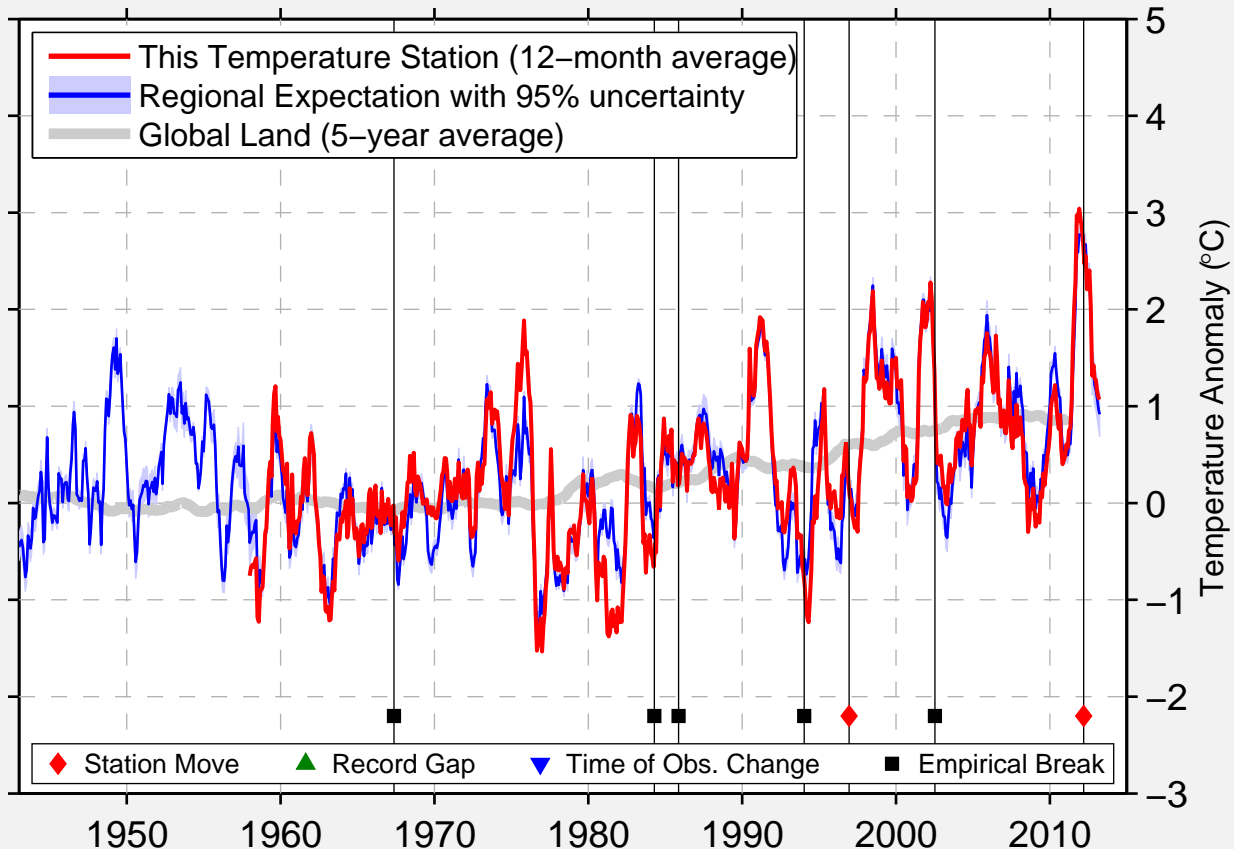

BRADFORD REGIONAL ARPT

41.802 N, 78.637 W (United States)

Data Quality Controlled and Aligned at Breakpoints

Berkeley Earth