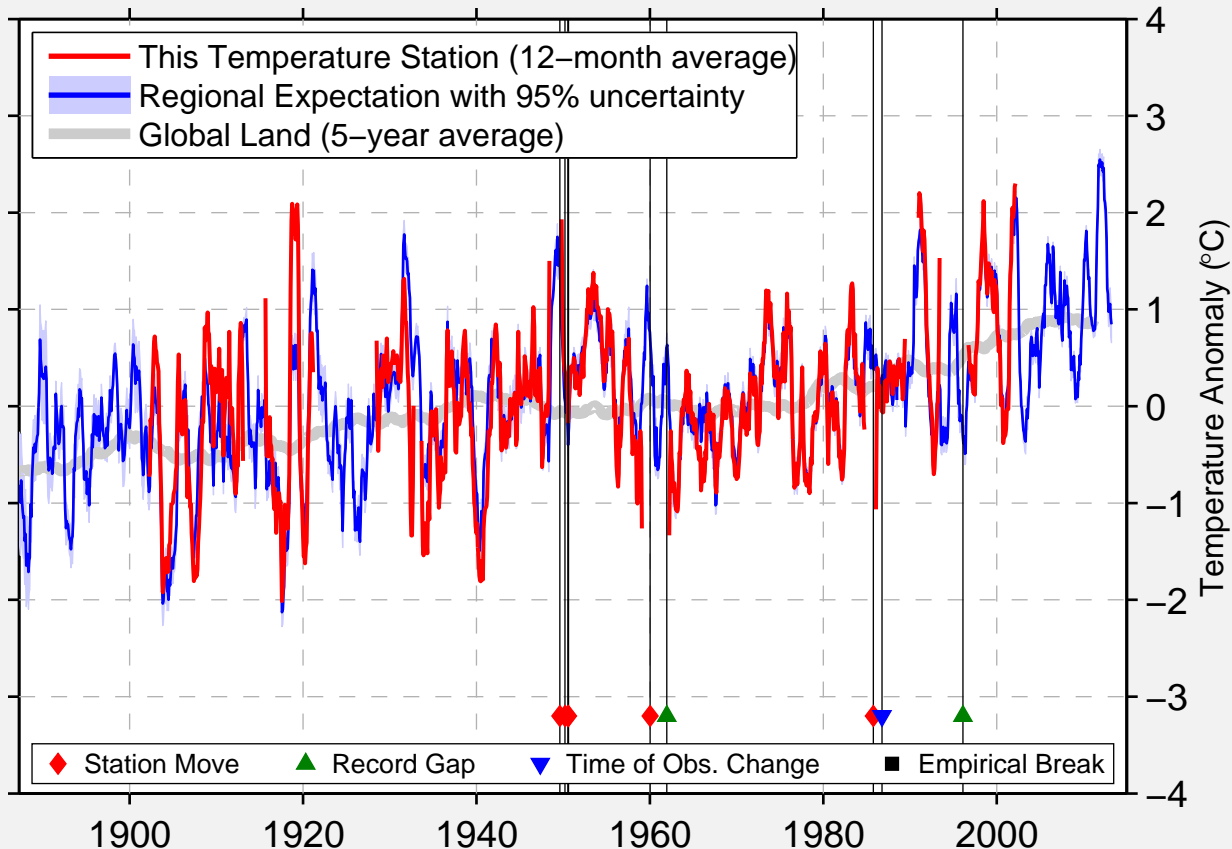

TOBYHANNA POCONO MTN AP

41.154 N, 75.320 W (United States)

Data Quality Controlled and Aligned at Breakpoints

Berkeley Earth