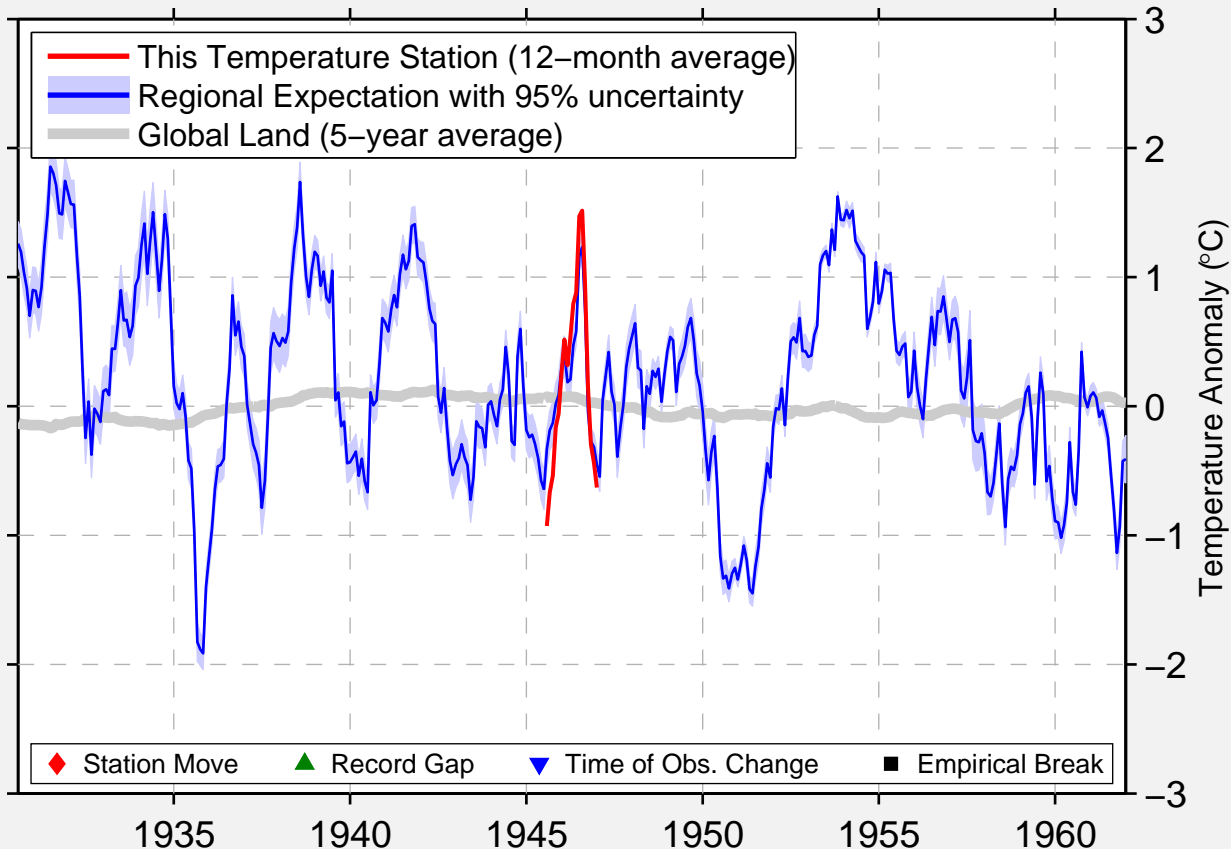

# OTTUMWA NAS

41.100 N, 92.433 W (United States)

Data Quality Controlled and Aligned at Breakpoints

Berkeley Earth