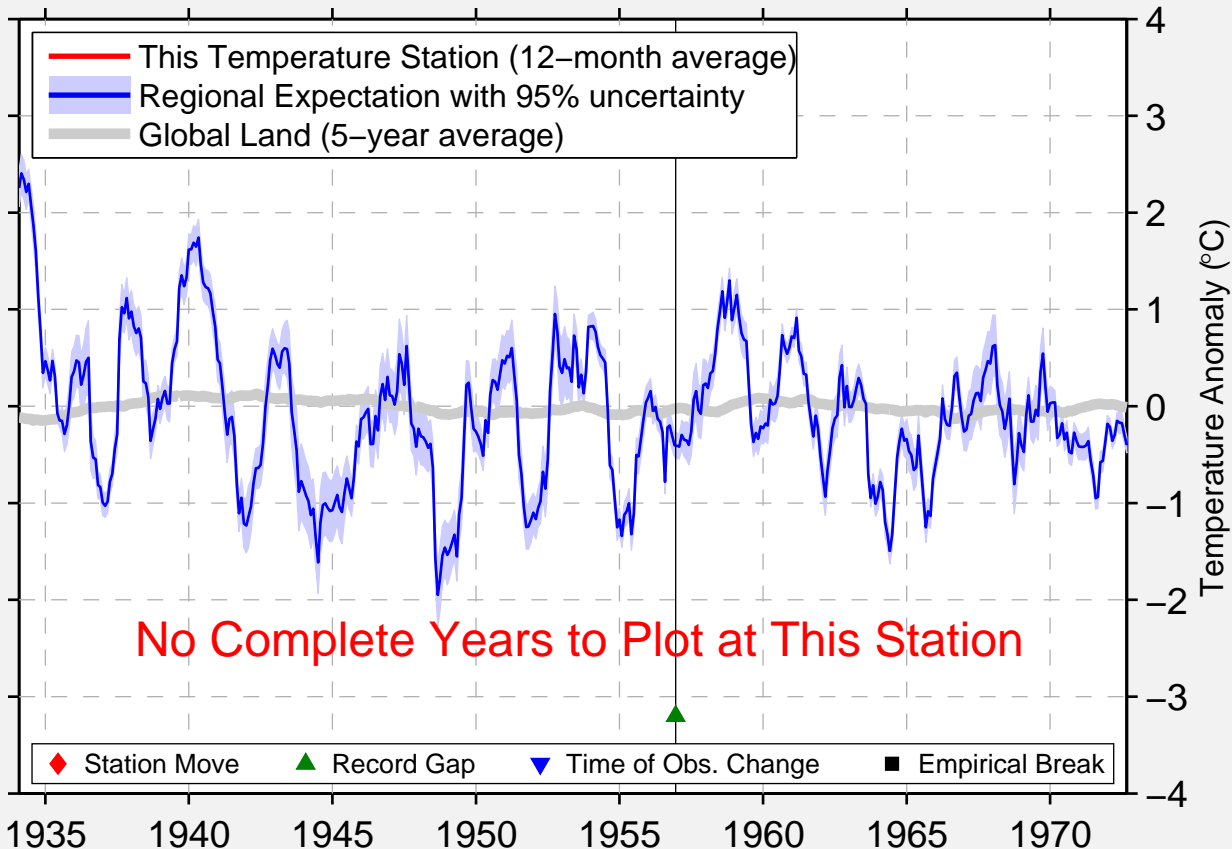

# WENDOVER DARBY AFB

40.721 N, 114.033 W (United States)

No Complete Years to Plot at This Station

◆ Station Move    ▲ Record Gap    ▼ Time of Obs. Change    ■ Empirical Break