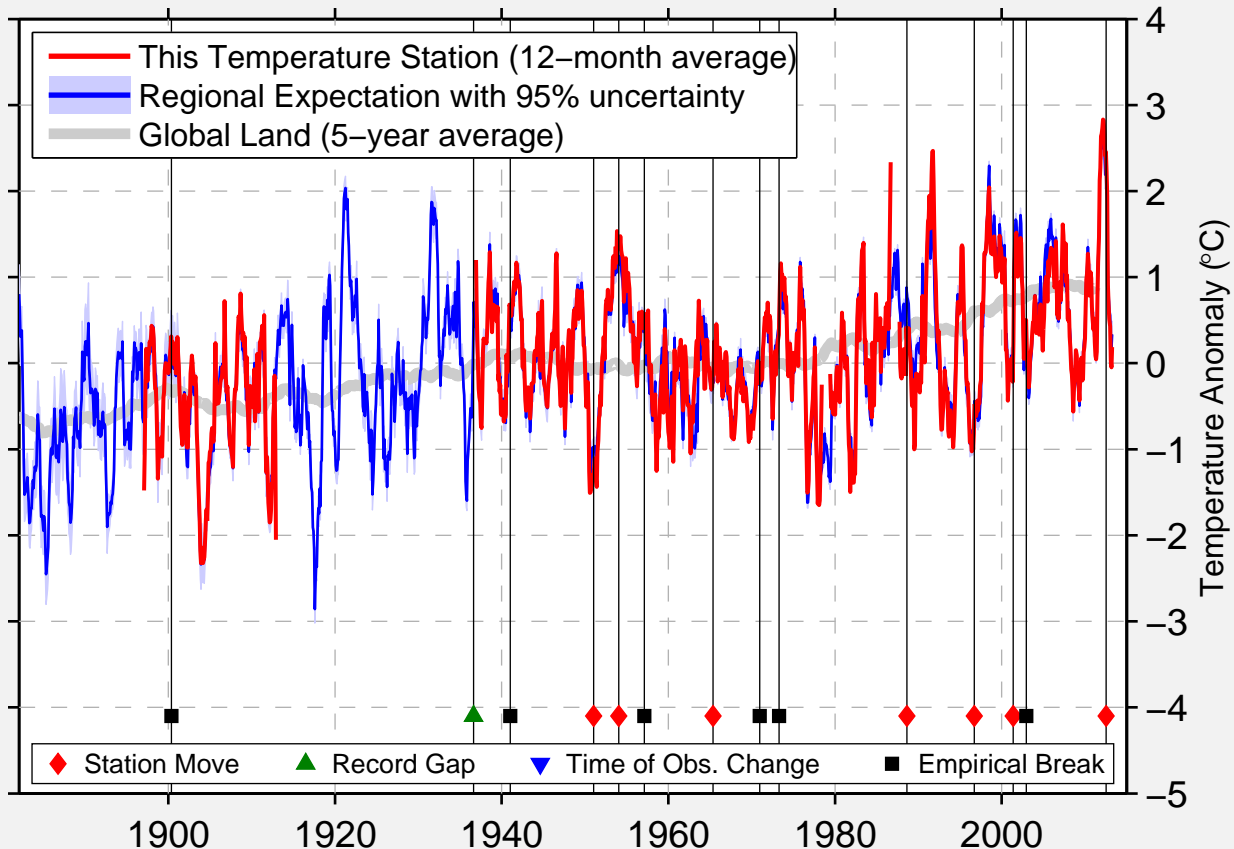

RANTOUL/CHANUTE AFB, IL.

40.304 N, 88.152 W (United States)

Data Quality Controlled and Aligned at Breakpoints

Berkeley Earth