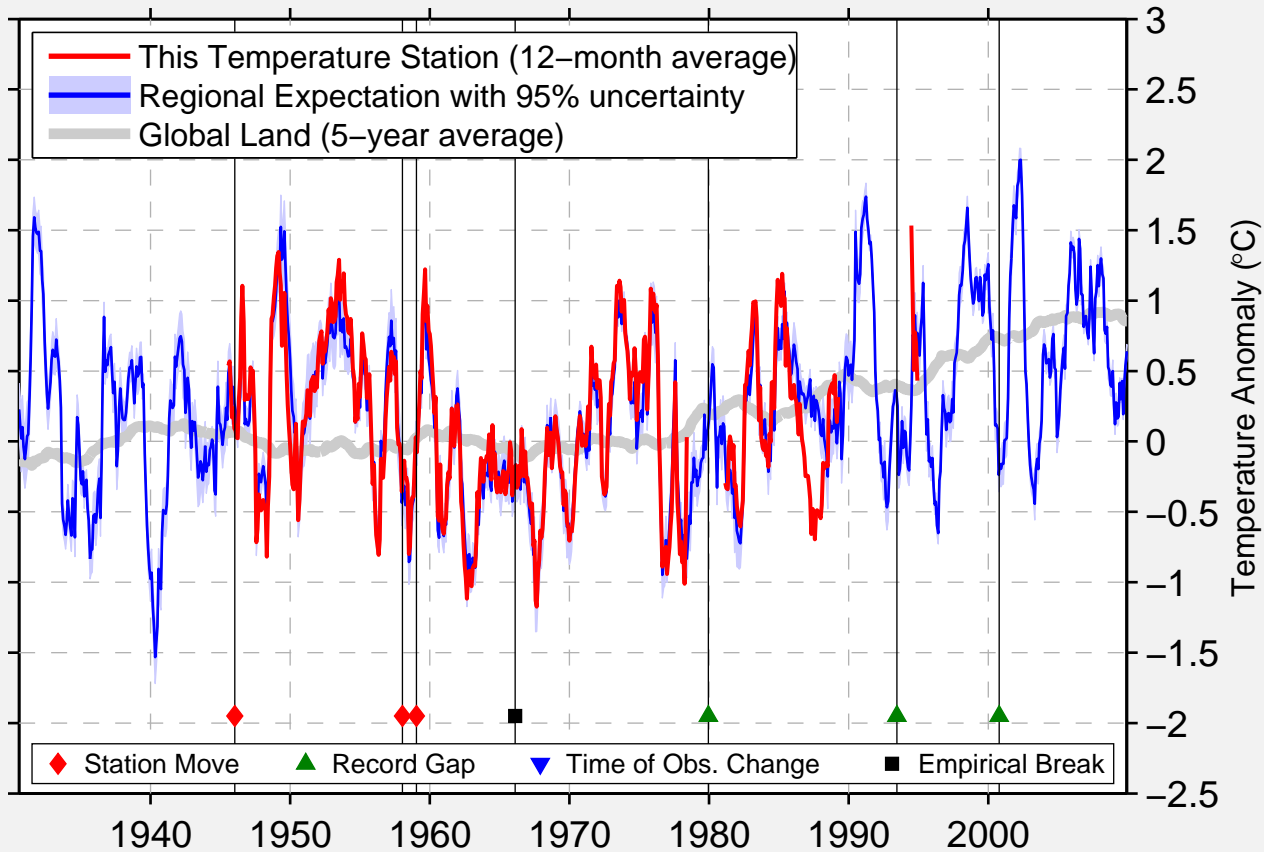

LAKEHURST NAS

40.033 N, 74.334 W (United States)

Data Quality Controlled and Aligned at Breakpoints

Berkeley Earth