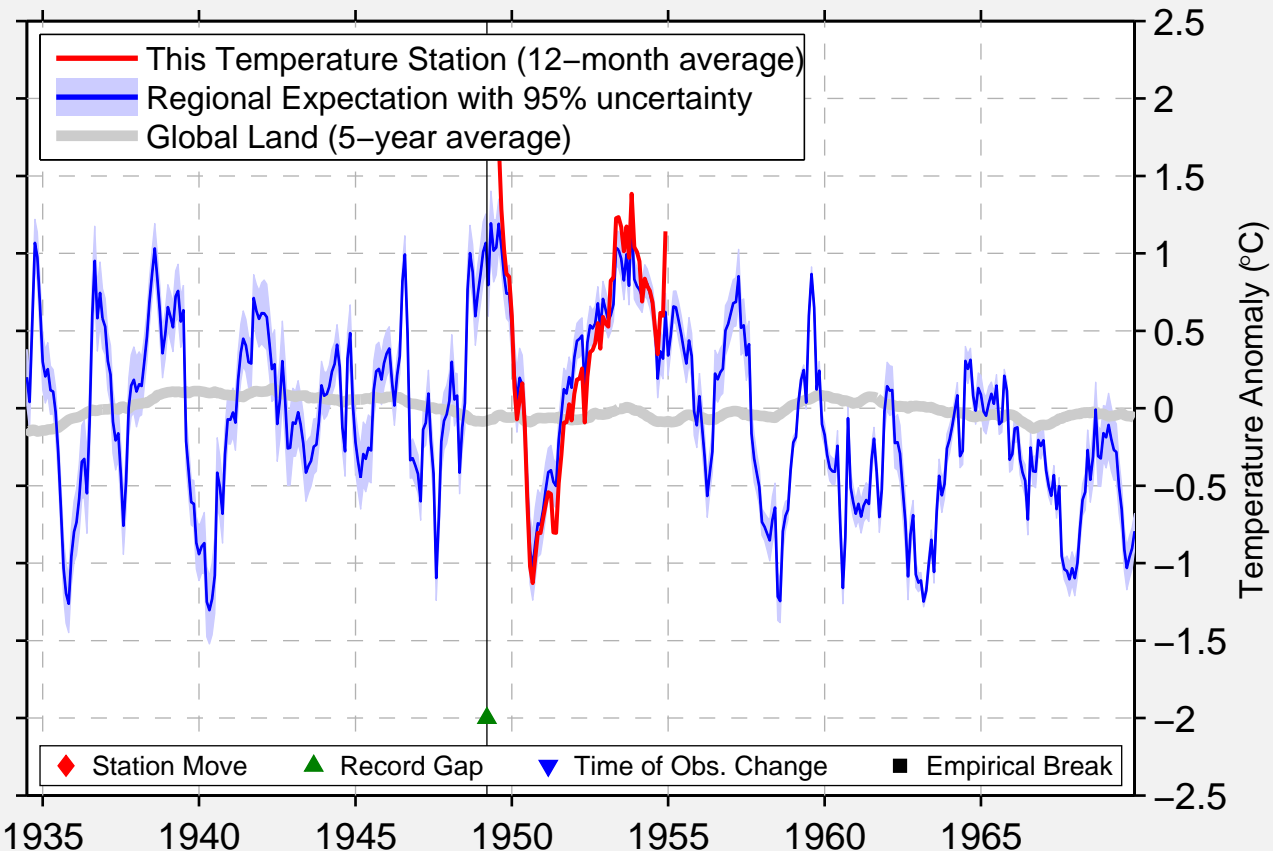

# COLUMBUS NAS

39.983 N, 82.883 W (United States)

◆ Station Move    ▲ Record Gap    ▼ Time of Obs. Change    ■ Empirical Break