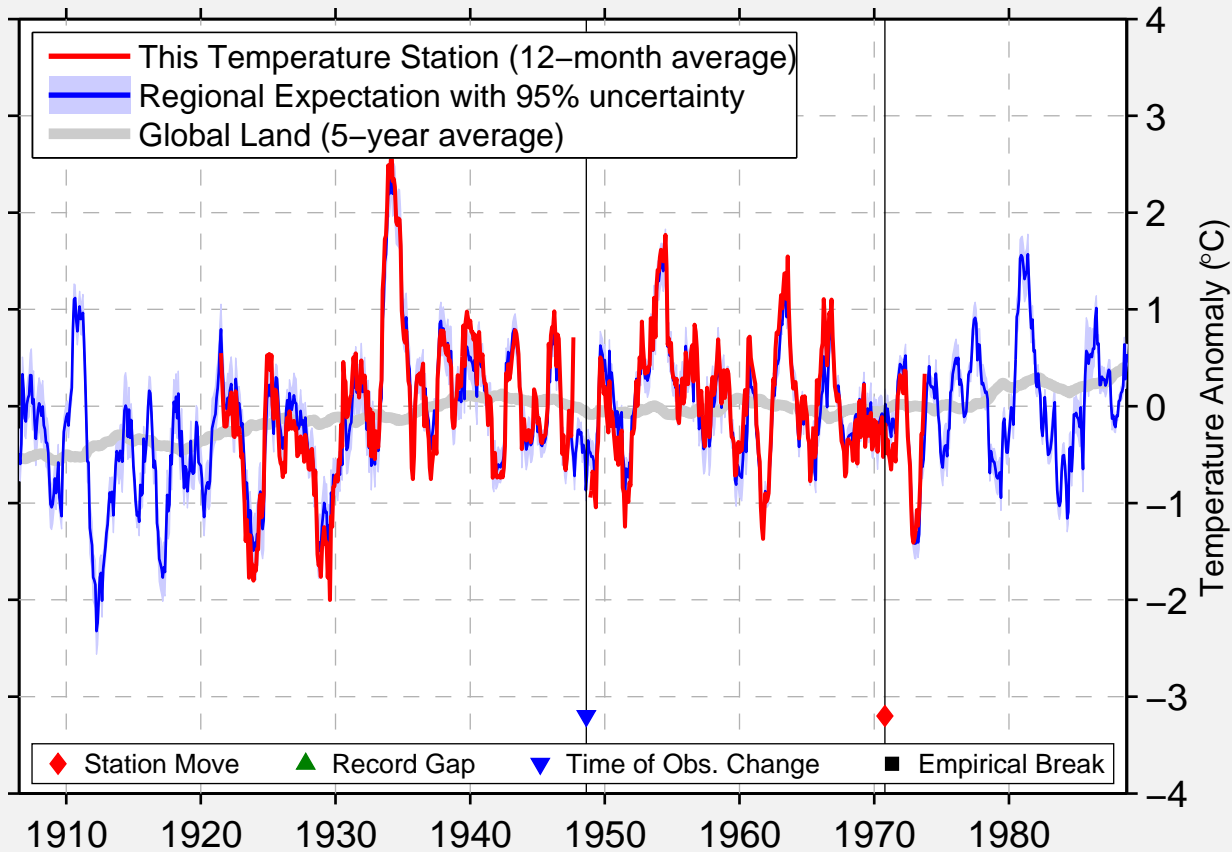

# DENVER WSO CITY

39.750 N, 104.994 W (United States)

Data Quality Controlled and Aligned at Breakpoints

Berkeley Earth