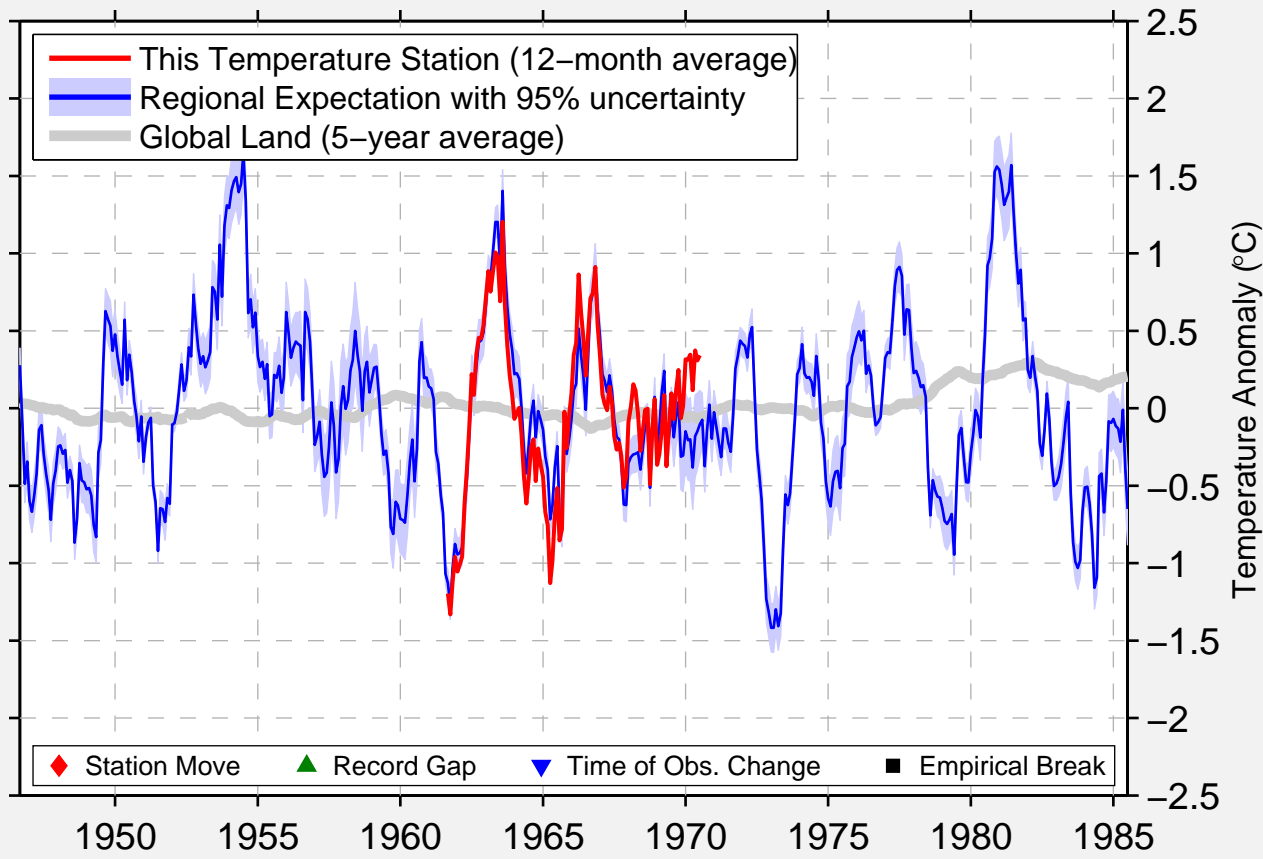

AURORA BUCKLEY FIELD ANGB

39.706 N, 104.750 W (United States)

Data Quality Controlled and Aligned at Breakpoints

Berkeley Earth