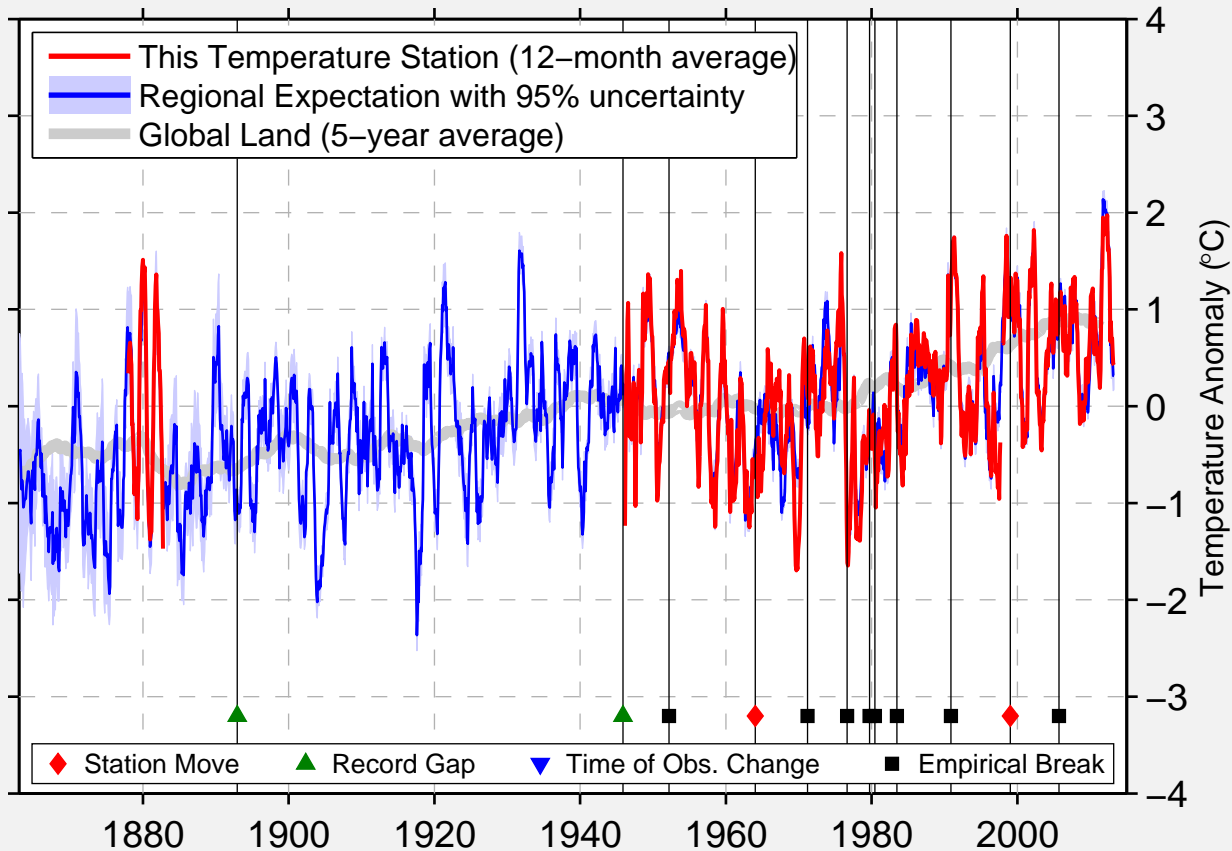

MORGANTOWN MUNICIPAL AP

39.641 N, 79.917 W (United States)

Data Quality Controlled and Aligned at Breakpoints

Berkeley Earth