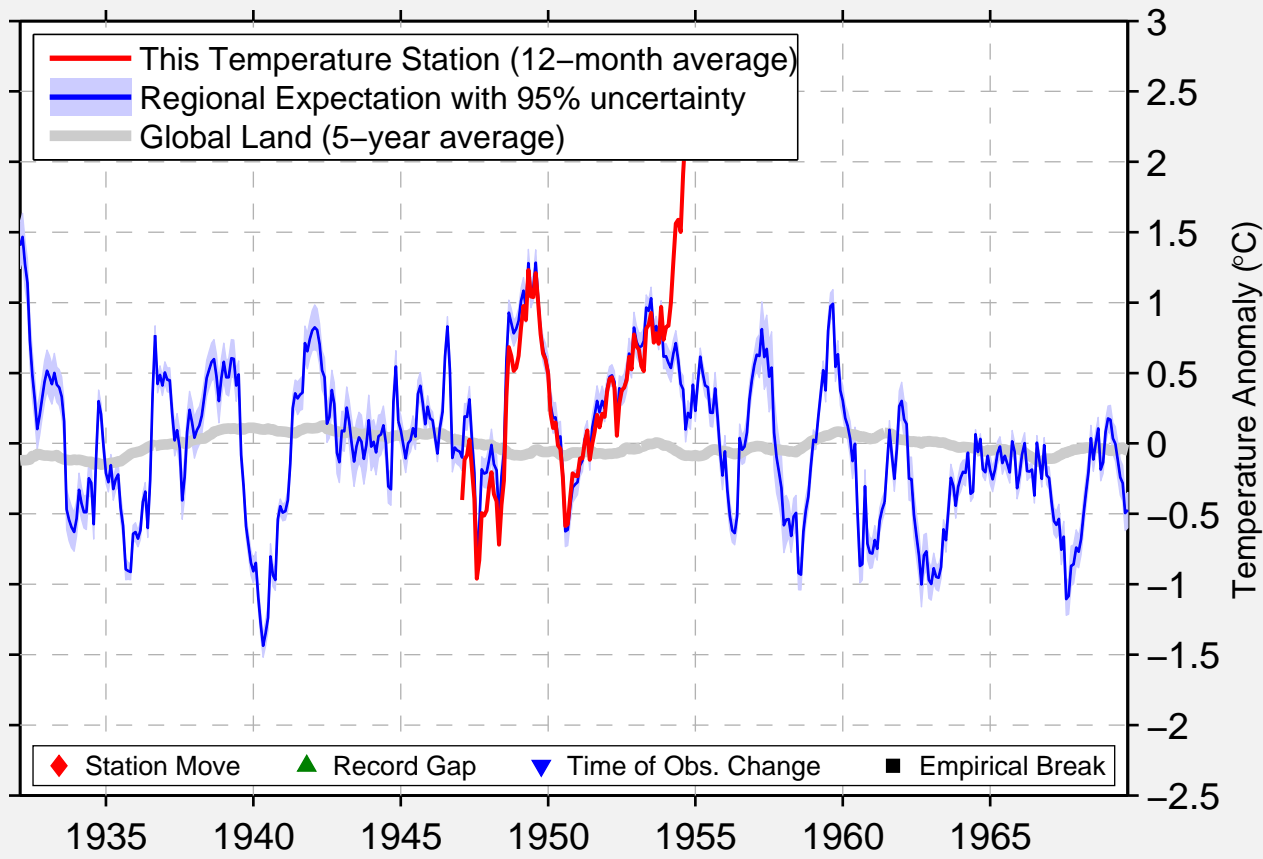

# FREDERICK MD/CAMP DETRICK

39.433 N, 77.449 W (United States)

Data Quality Controlled and Aligned at Breakpoints

Berkeley Earth