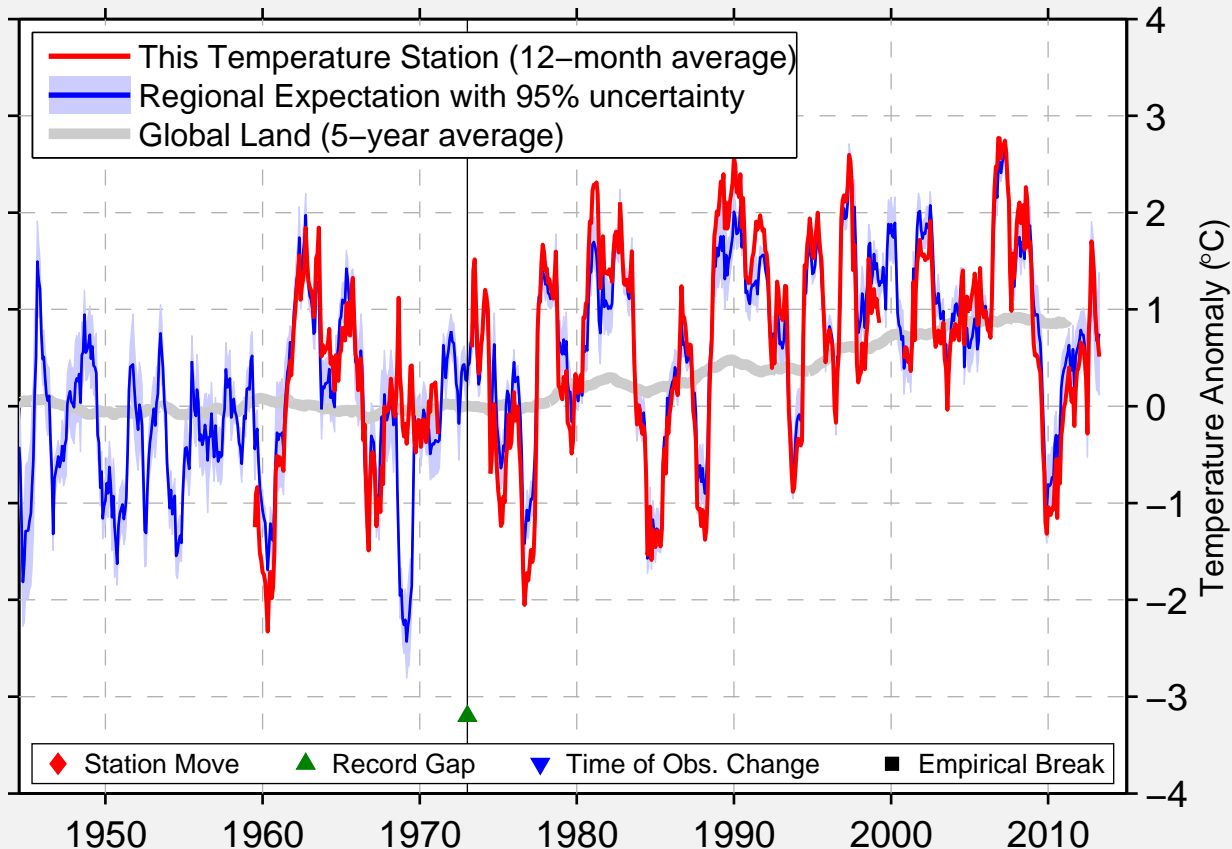

ULKEN NARYN

49.200 N, 84.517 E (Kazakhstan)

Data Quality Controlled and Aligned at Breakpoints

Berkeley Earth