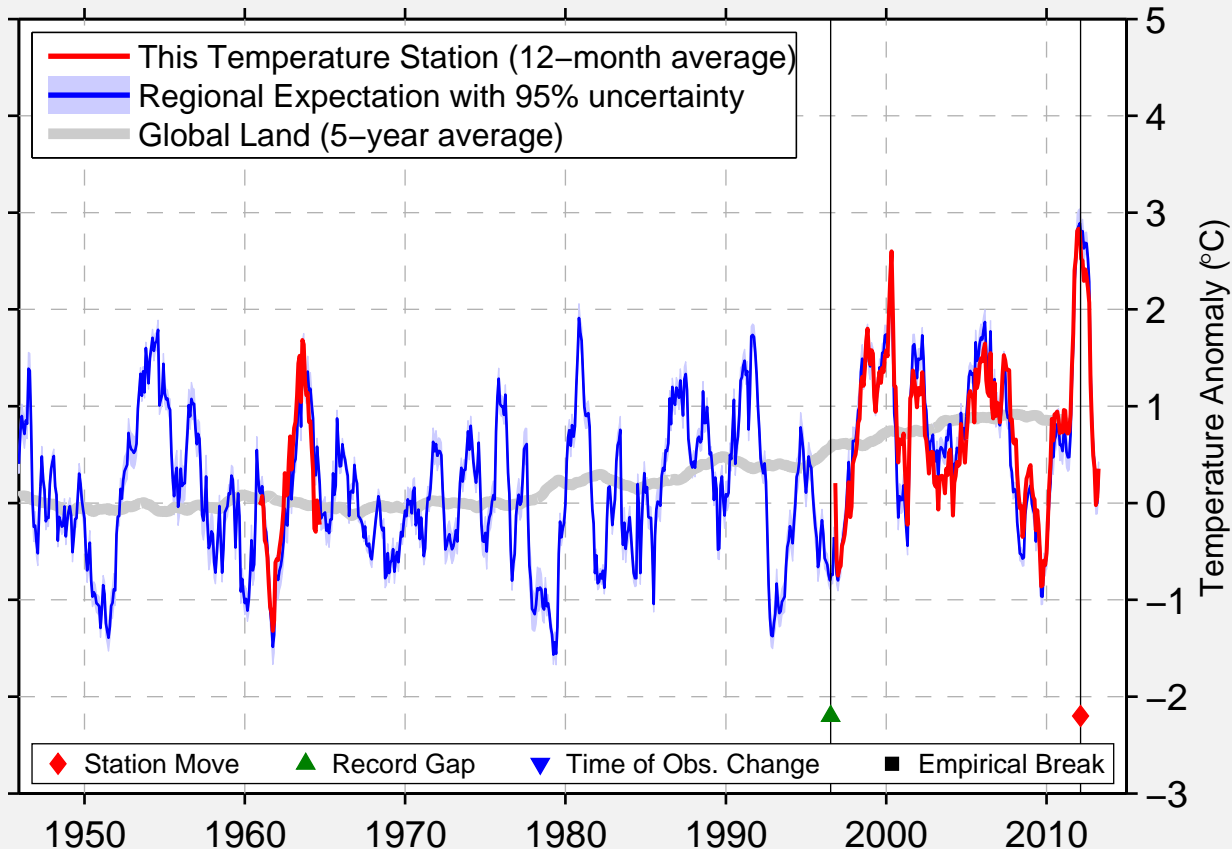

MANHATTAN MUNICIPAL ARPT

39.146 N, 96.669 W (United States)

Data Quality Controlled and Aligned at Breakpoints

Berkeley Earth