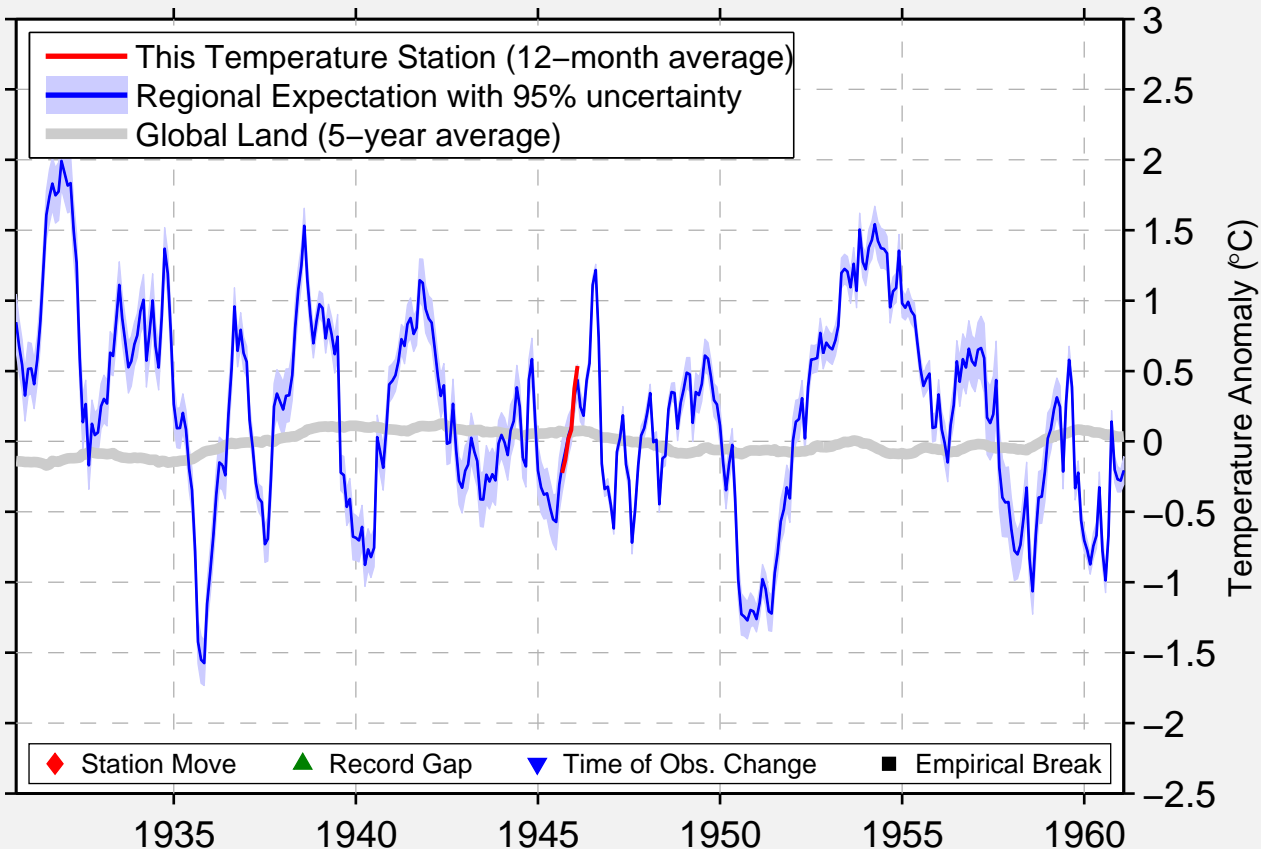

ST LOUIS LAMBERT

38.750 N, 90.383 W (United States)

Data Quality Controlled and Aligned at Breakpoints

Berkeley Earth