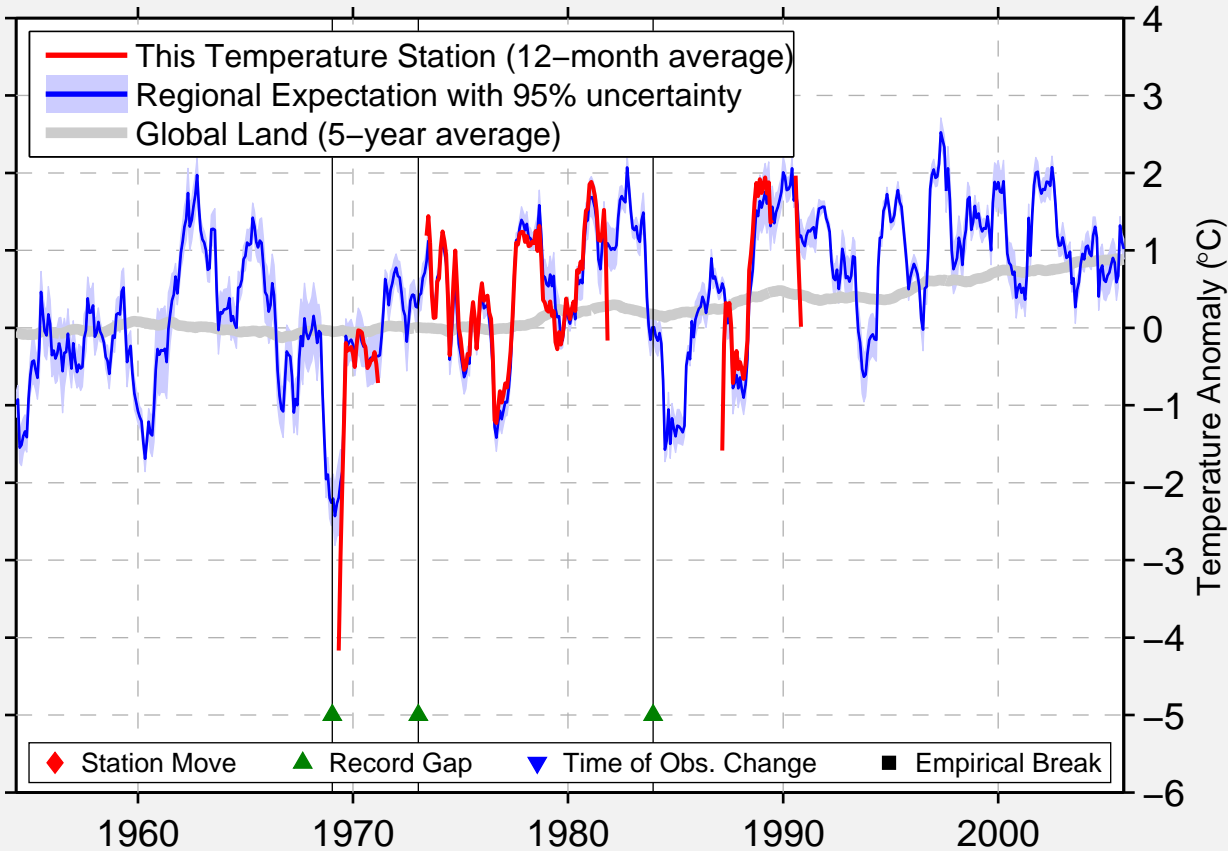

KATON-KARAGAJ

49.183 N, 85.617 E (Kazakhstan)

Data Quality Controlled and Aligned at Breakpoints

Berkeley Earth