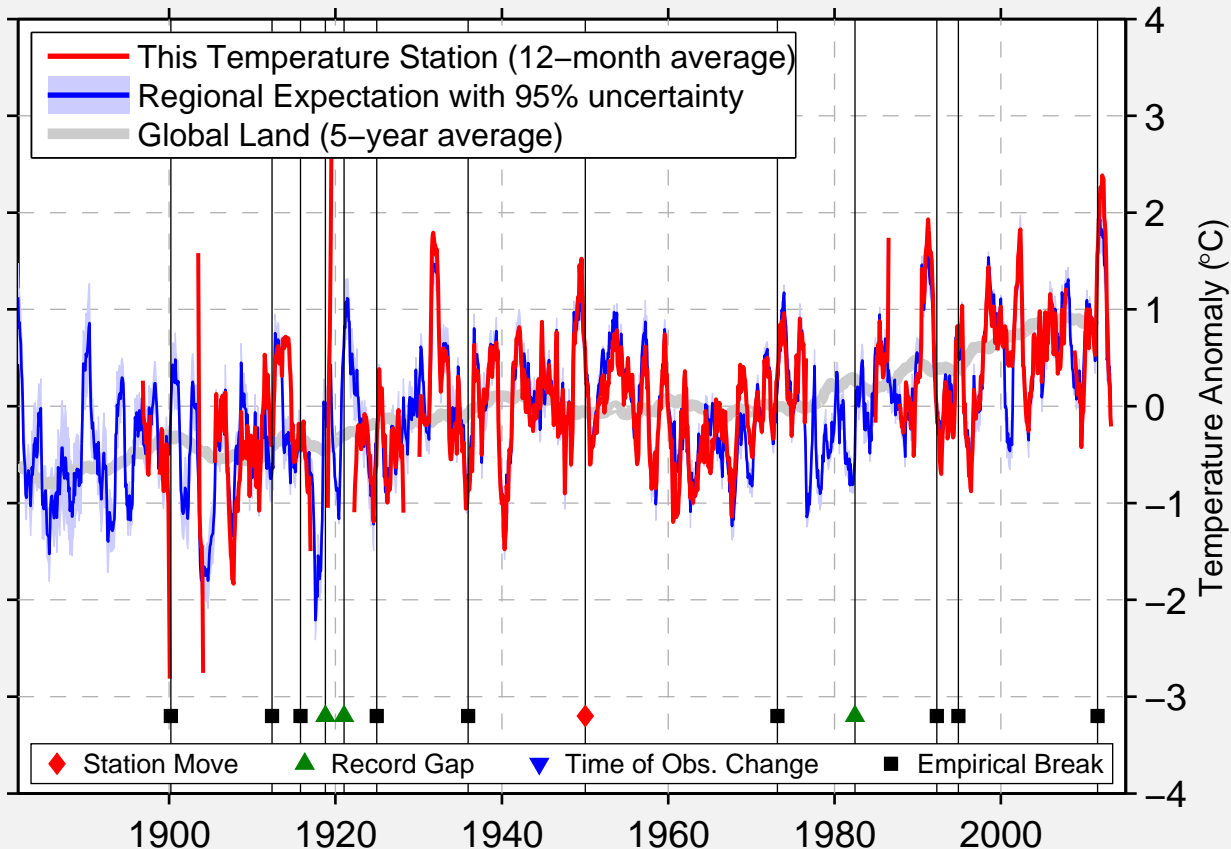

QUANTICO MCAS

38.500 N, 77.304 W (United States)

Data Quality Controlled and Aligned at Breakpoints

Berkeley Earth