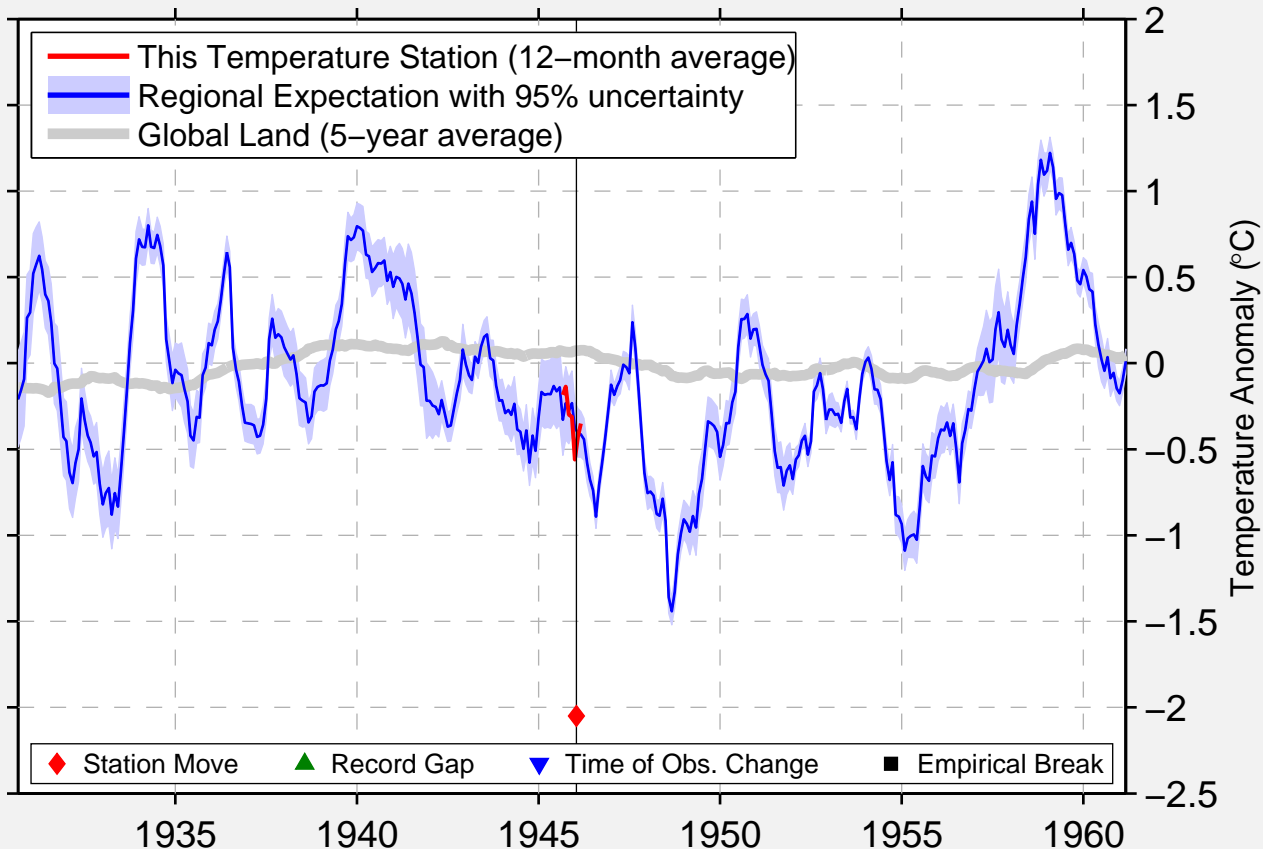

SANTA ROSA NAAS

38.417 N, 122.750 W (United States)

Data Quality Controlled and Aligned at Breakpoints

Berkeley Earth