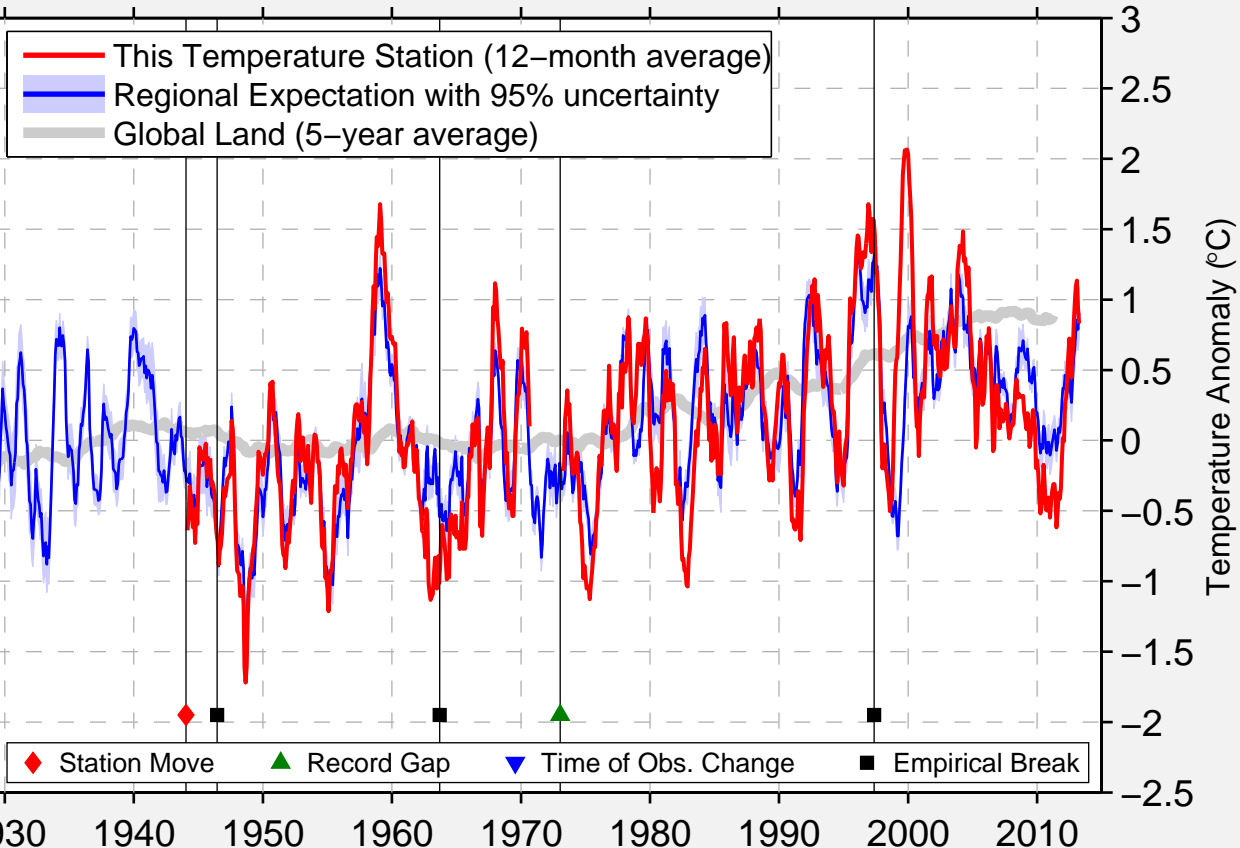

FAIRFIELD/TRAVIS AFB CA.

38.266 N, 121.942 W (United States)

1930 1940 1950 1960 1970 1980 1990 2000 2010
Data Quality Controlled and Aligned at Breakpoints

Berkeley Earth