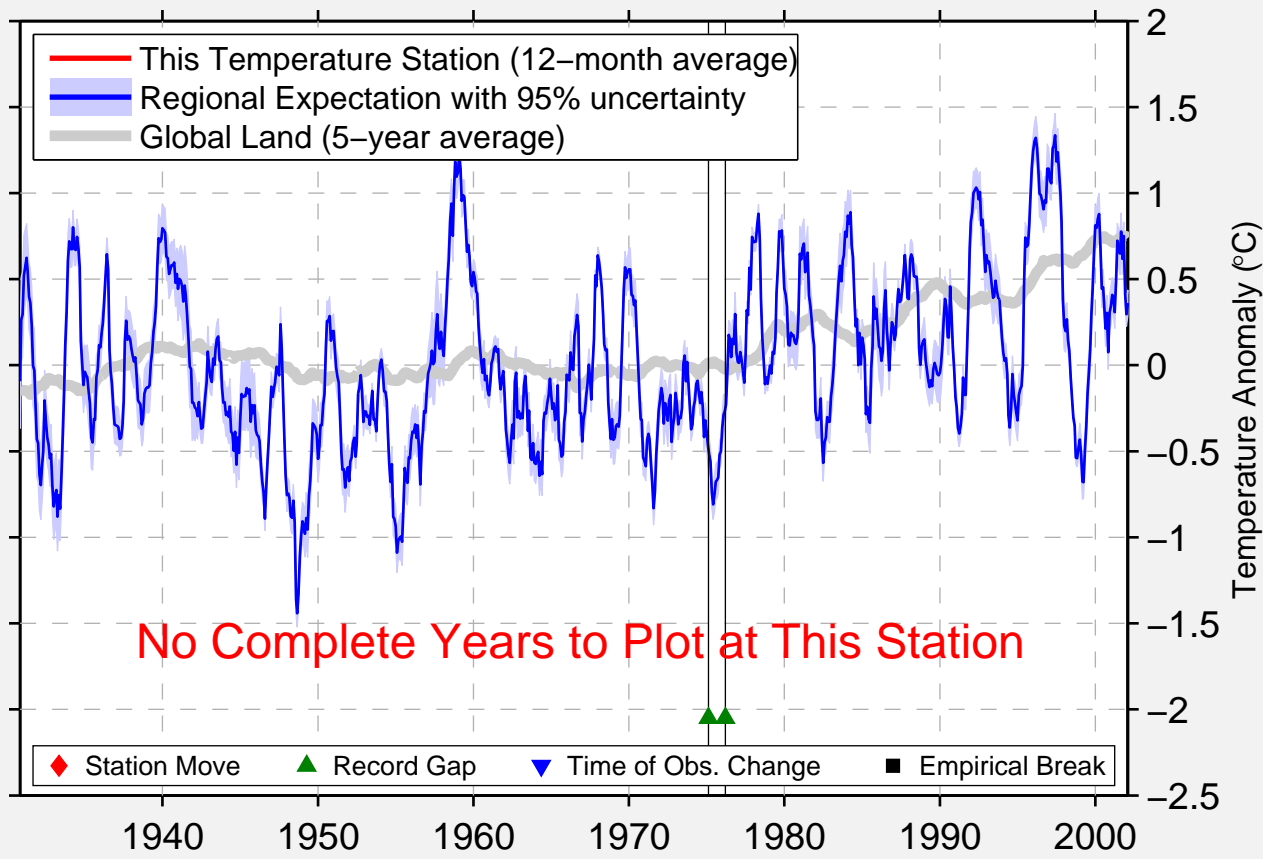

# CROWS LANDING

37.400 N, 121.133 W (United States)

No Complete Years to Plot at This Station

◆ Station Move    ▲ Record Gap    ▼ Time of Obs. Change    ■ Empirical Break

1940

1950

1960

1970

1980

1990

2000

Data Quality Controlled and Aligned at Breakpoints

Berkeley Earth