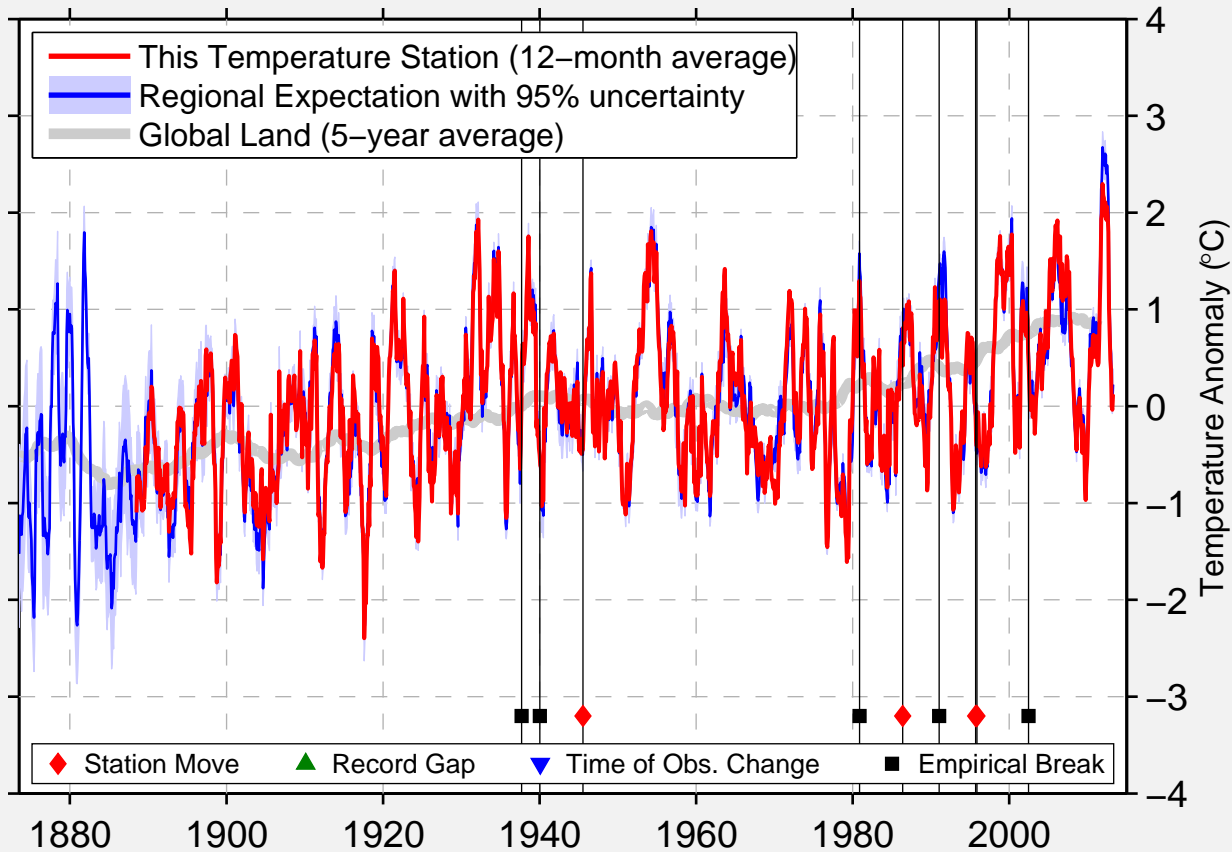

SPRINGFIELD MUNICIPAL ARPT

37.200 N, 93.347 W (United States)

Data Quality Controlled and Aligned at Breakpoints

Berkeley Earth