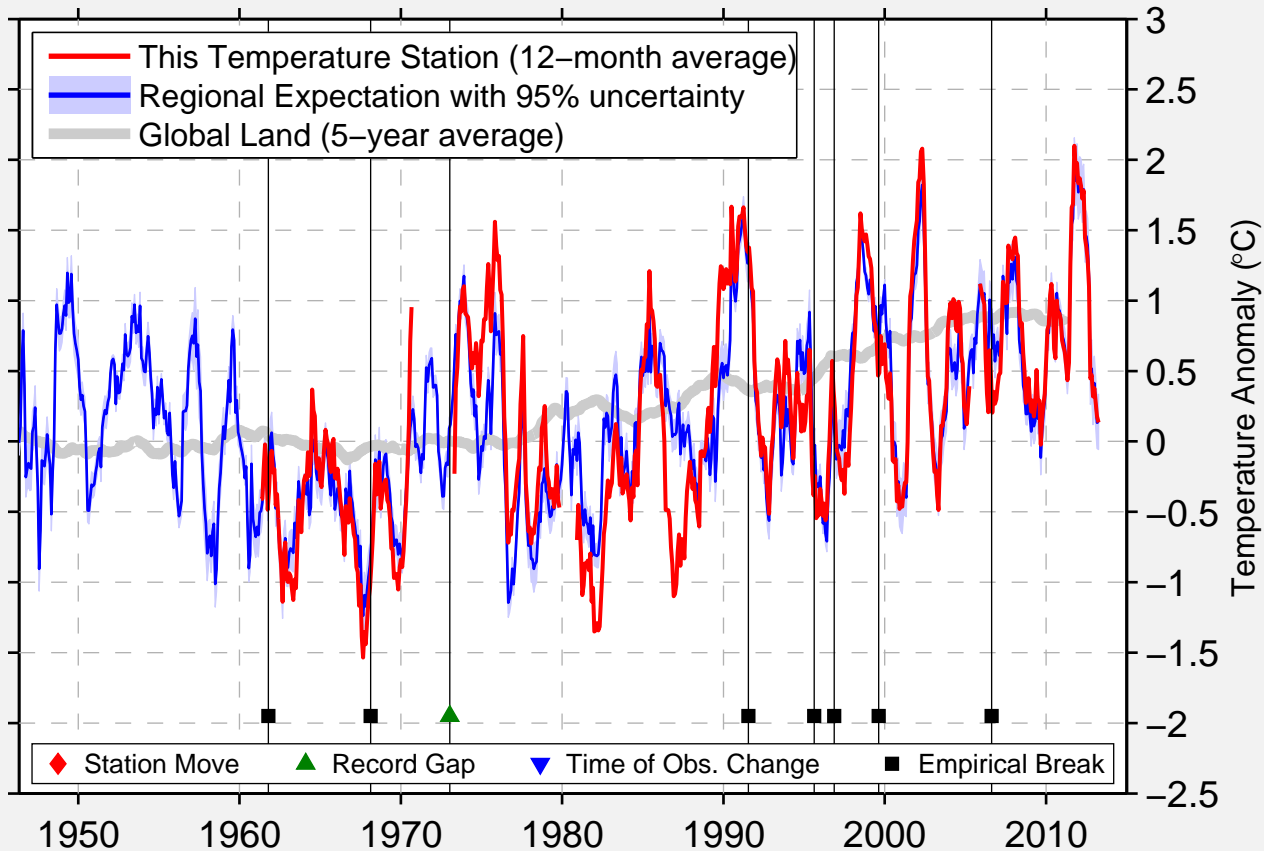

FORT EUSTIS FELKER AAF

37.133 N, 76.605 W (United States)

Data Quality Controlled and Aligned at Breakpoints

Berkeley Earth