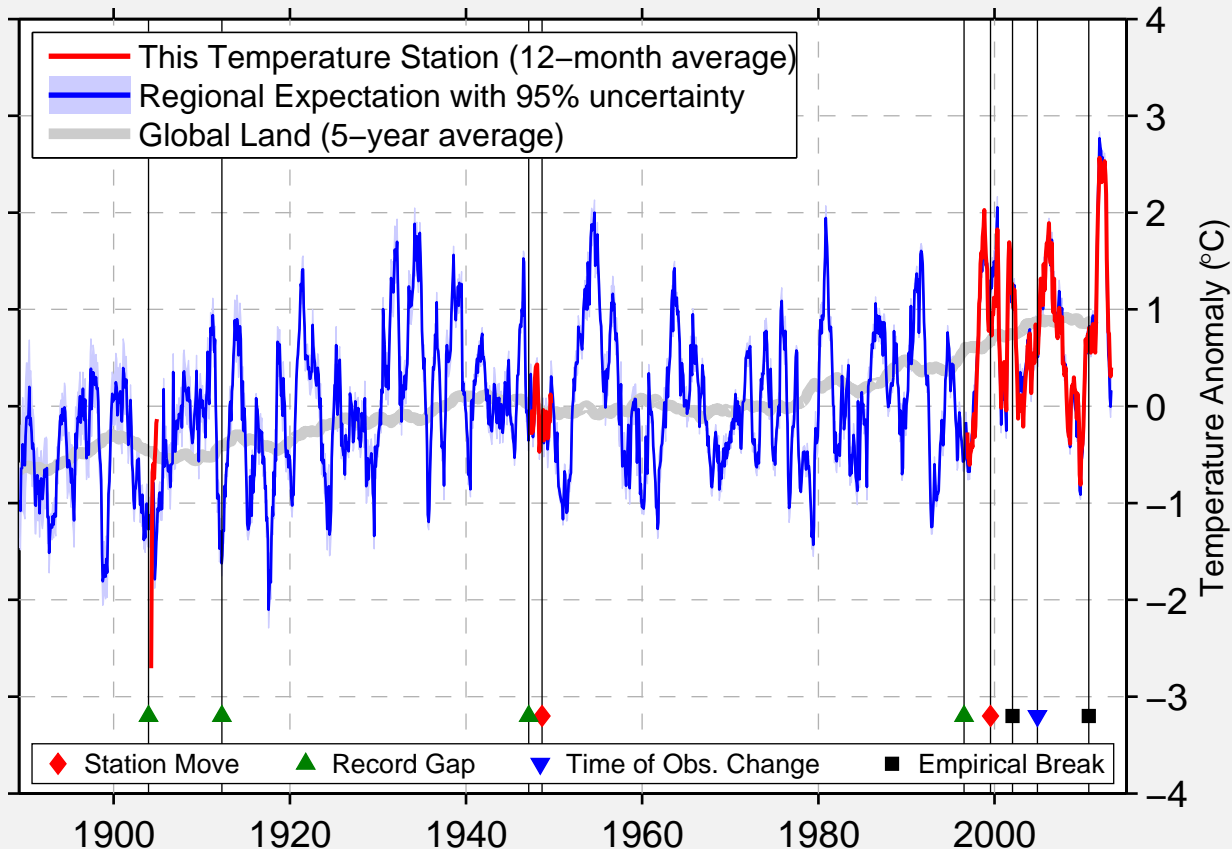

COFFEYVILLE MUNICIPAL AP

37.067 N, 95.601 W (United States)

Data Quality Controlled and Aligned at Breakpoints

Berkeley Earth