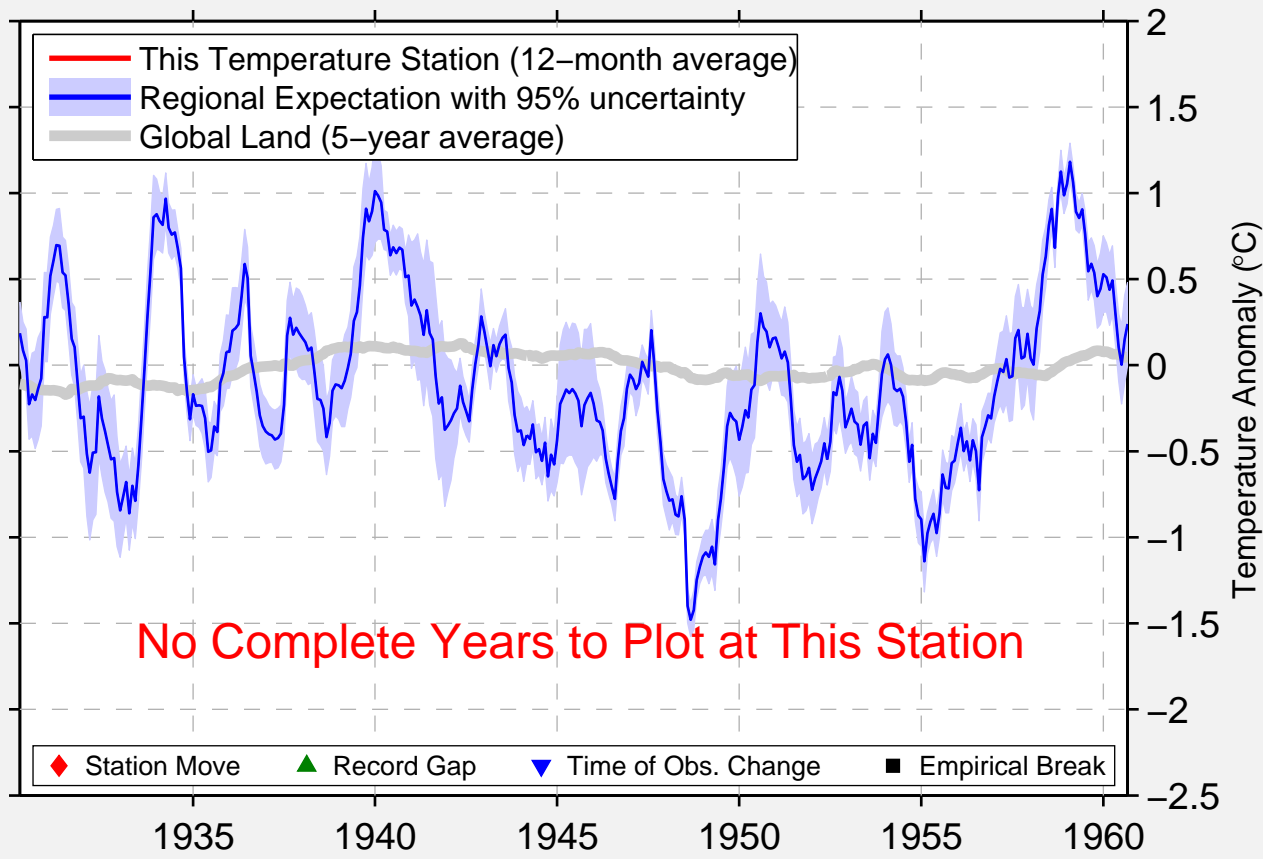

HOLLISTER NAAS

36.883 N, 121.400 W (United States)

Data Quality Controlled and Aligned at Breakpoints

Berkeley Earth