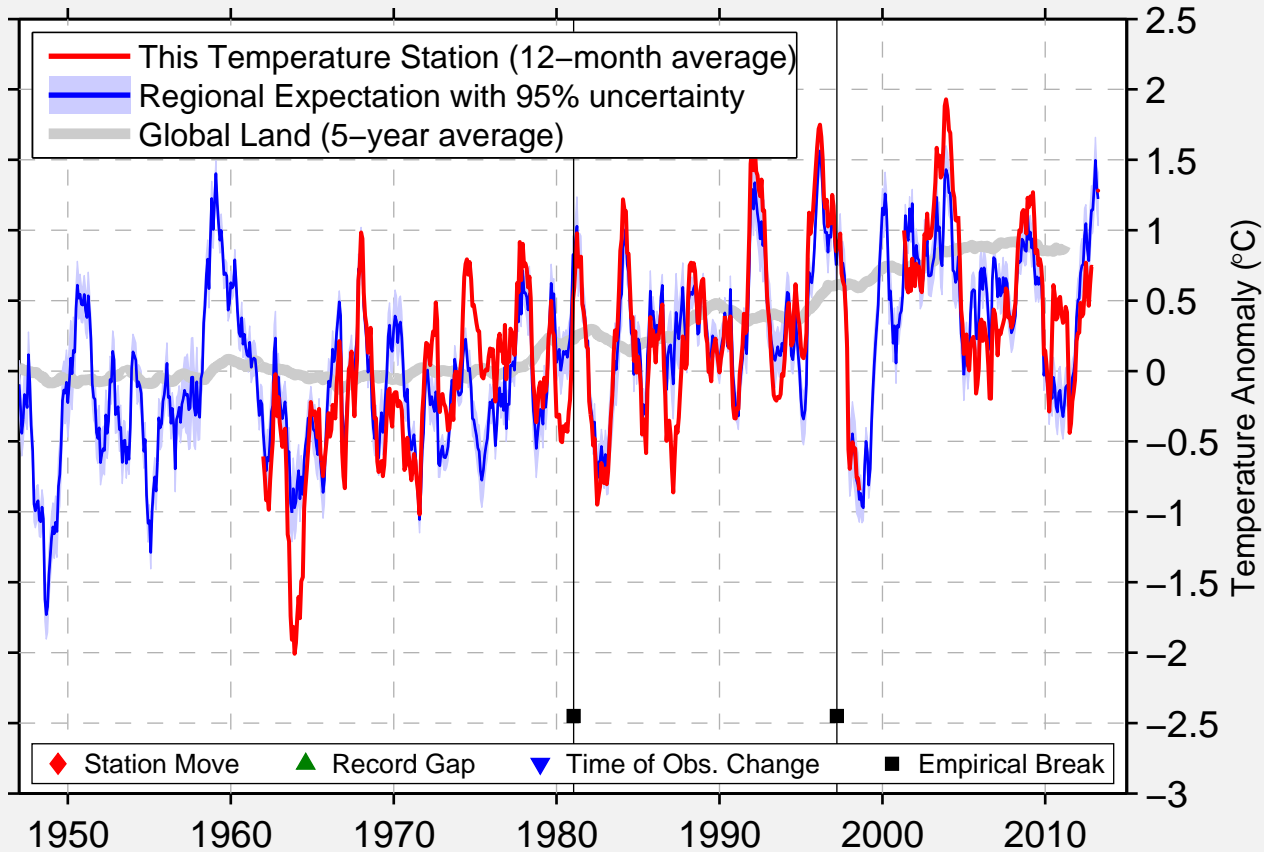

# LEMOORE REEVES NAS

36.333 N, 119.950 W (United States)

Data Quality Controlled and Aligned at Breakpoints

Berkeley Earth