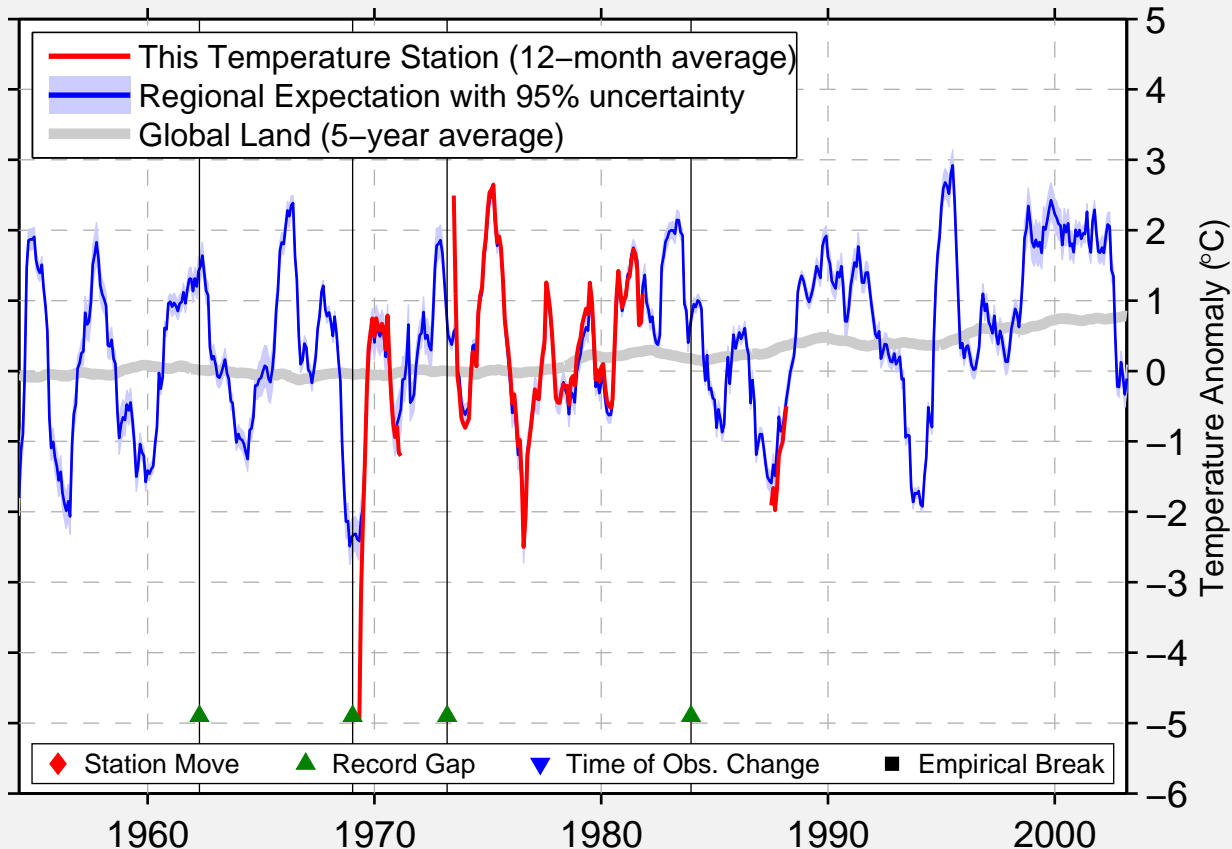

# NOVAJA KAZANKA

48.950 N, 49.600 E (Kazakhstan)

Data Quality Controlled and Aligned at Breakpoints

Berkeley Earth