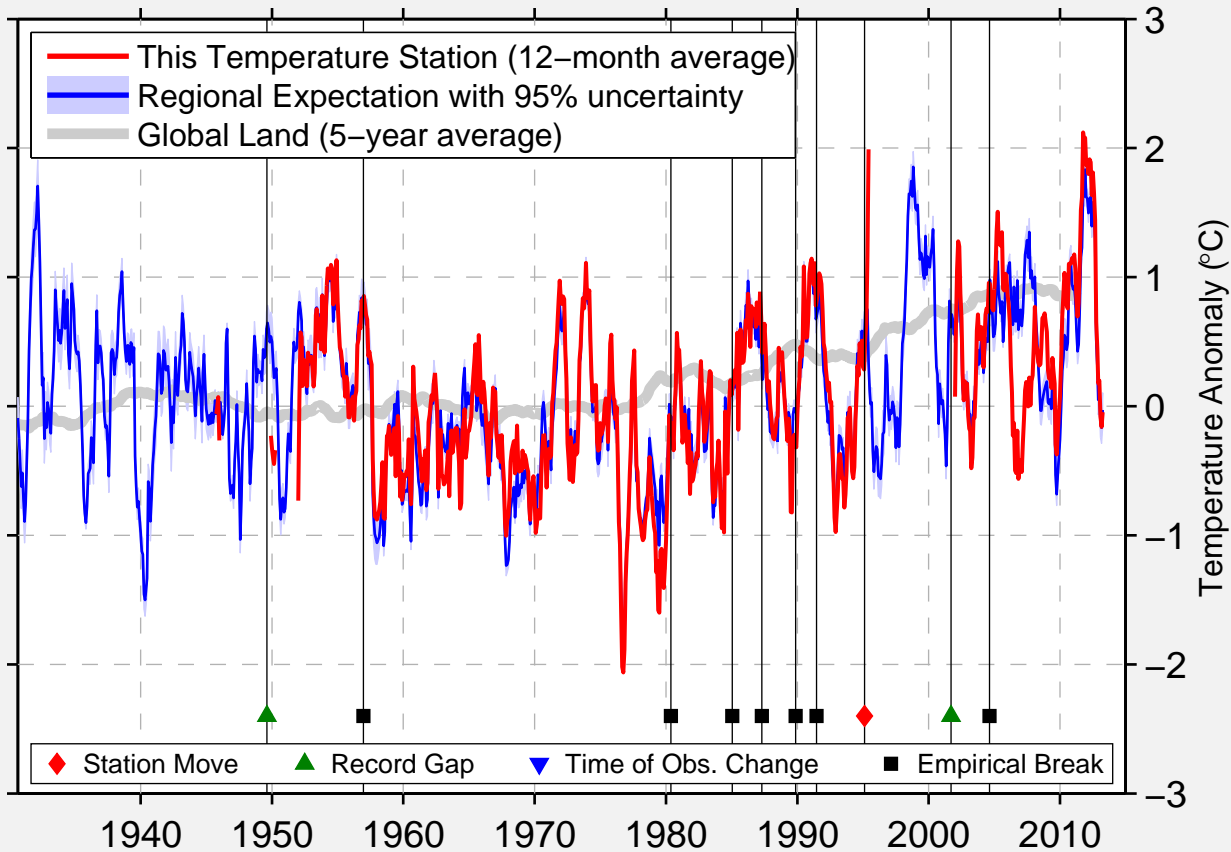

# MILLINGTON MUNI ARP

35.348 N, 89.870 W (United States)

Data Quality Controlled and Aligned at Breakpoints

Berkeley Earth