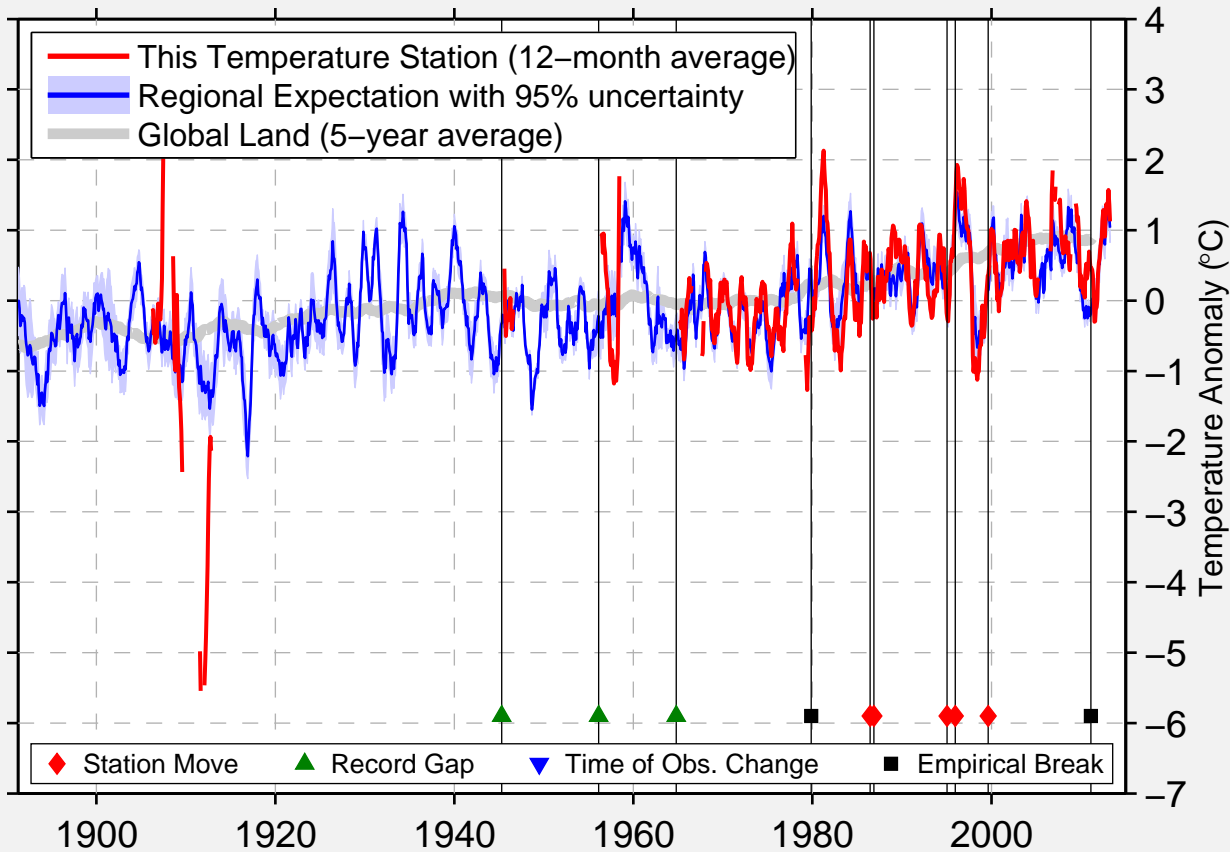

MOJAVE AIRPORT

35.083 N, 118.158 W (United States)

Data Quality Controlled and Aligned at Breakpoints

Berkeley Earth