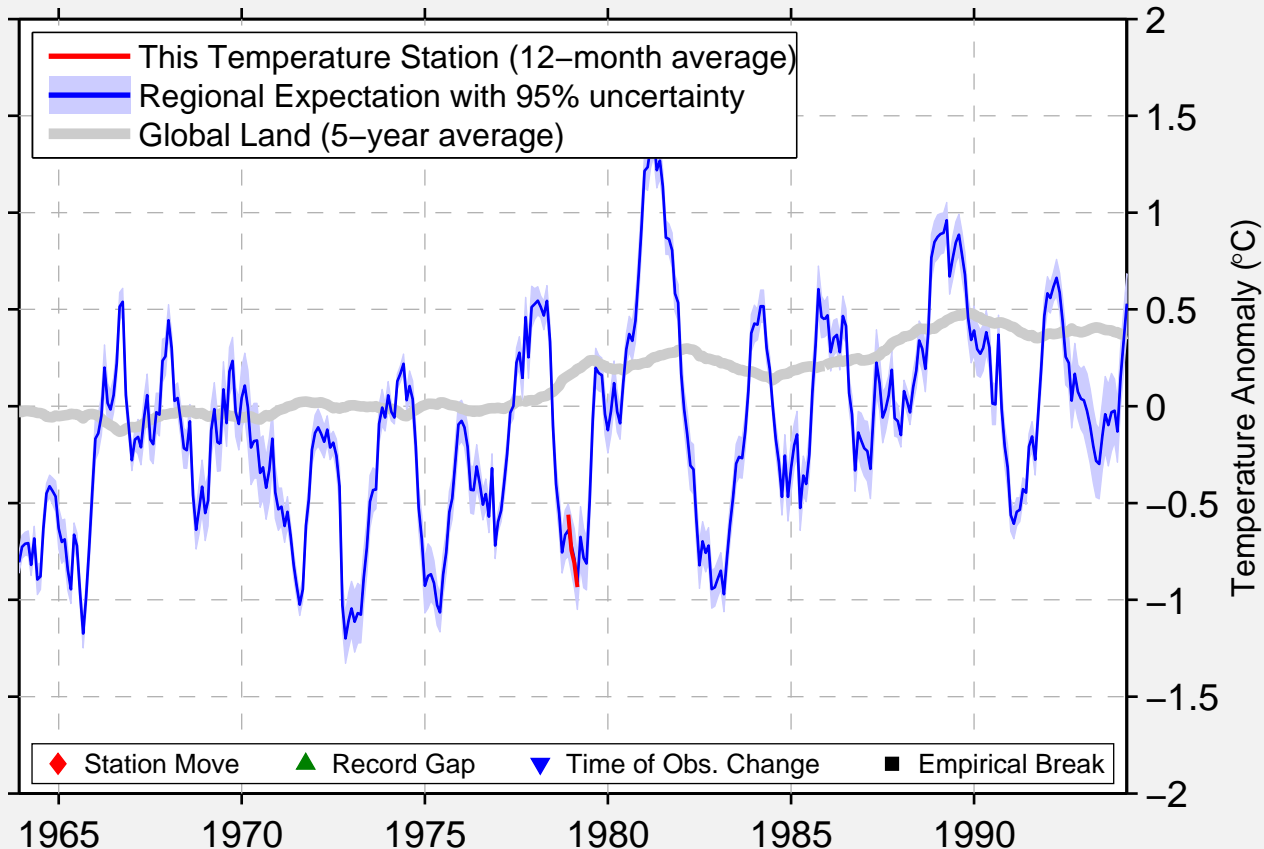

NEEDLES 2ND ORDER

34.833 N, 114.600 W (United States)

Data Quality Controlled and Aligned at Breakpoints

Berkeley Earth