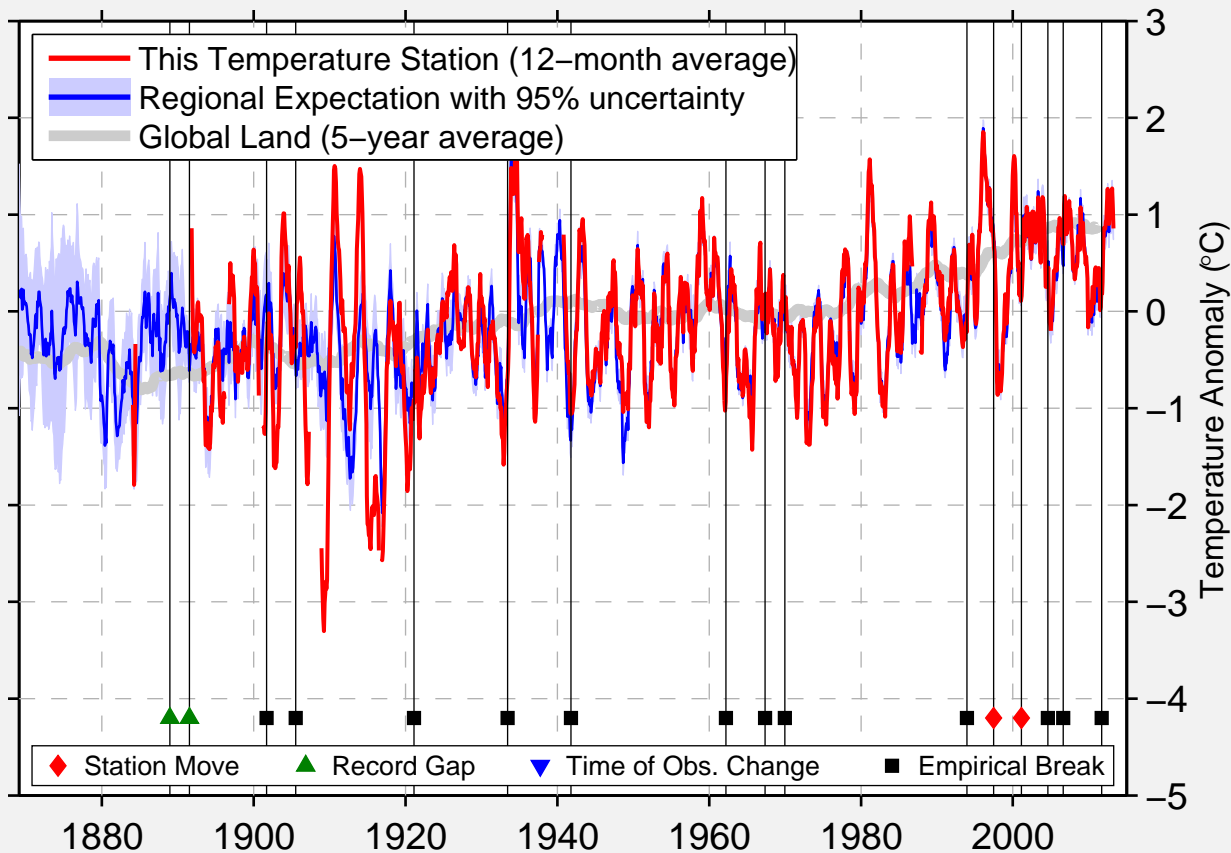

NEEDLES AIRPORT

34.811 N, 114.589 W (United States)

Data Quality Controlled and Aligned at Breakpoints

Berkeley Earth