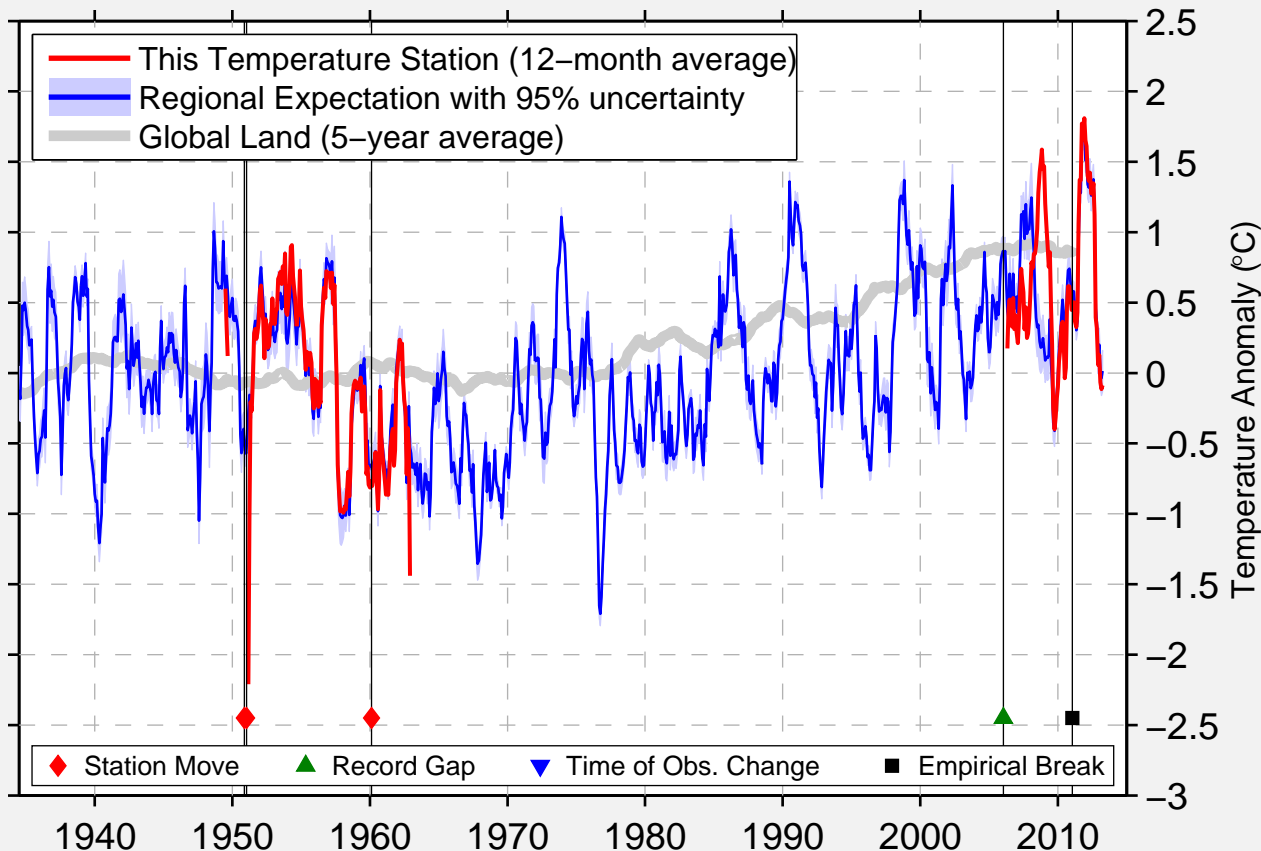

# GREENVILLE DONALDSON AFB

34.758 N, 82.375 W (United States)

Data Quality Controlled and Aligned at Breakpoints

Berkeley Earth