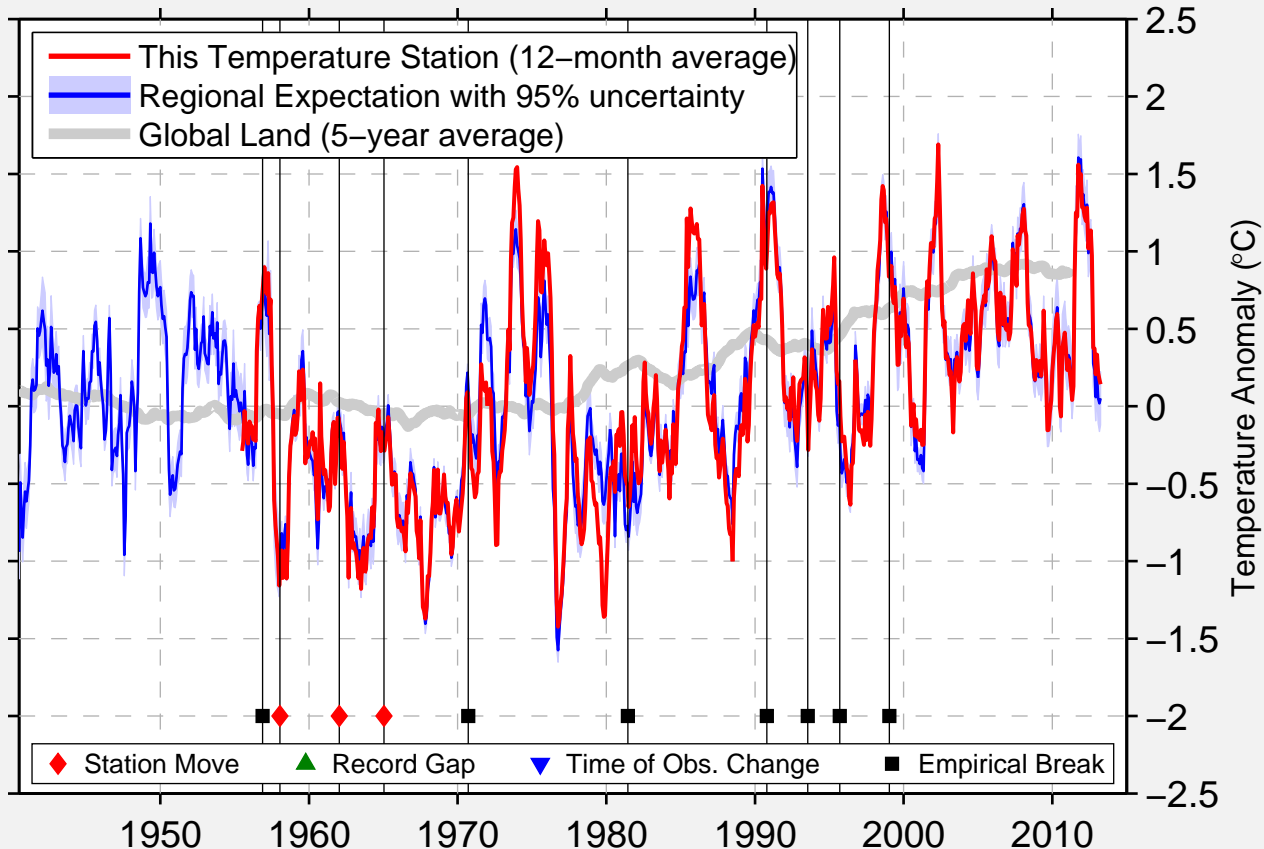

NEW RIVER MCAF

34.700 N, 77.383 W (United States)

Data Quality Controlled and Aligned at Breakpoints

Berkeley Earth