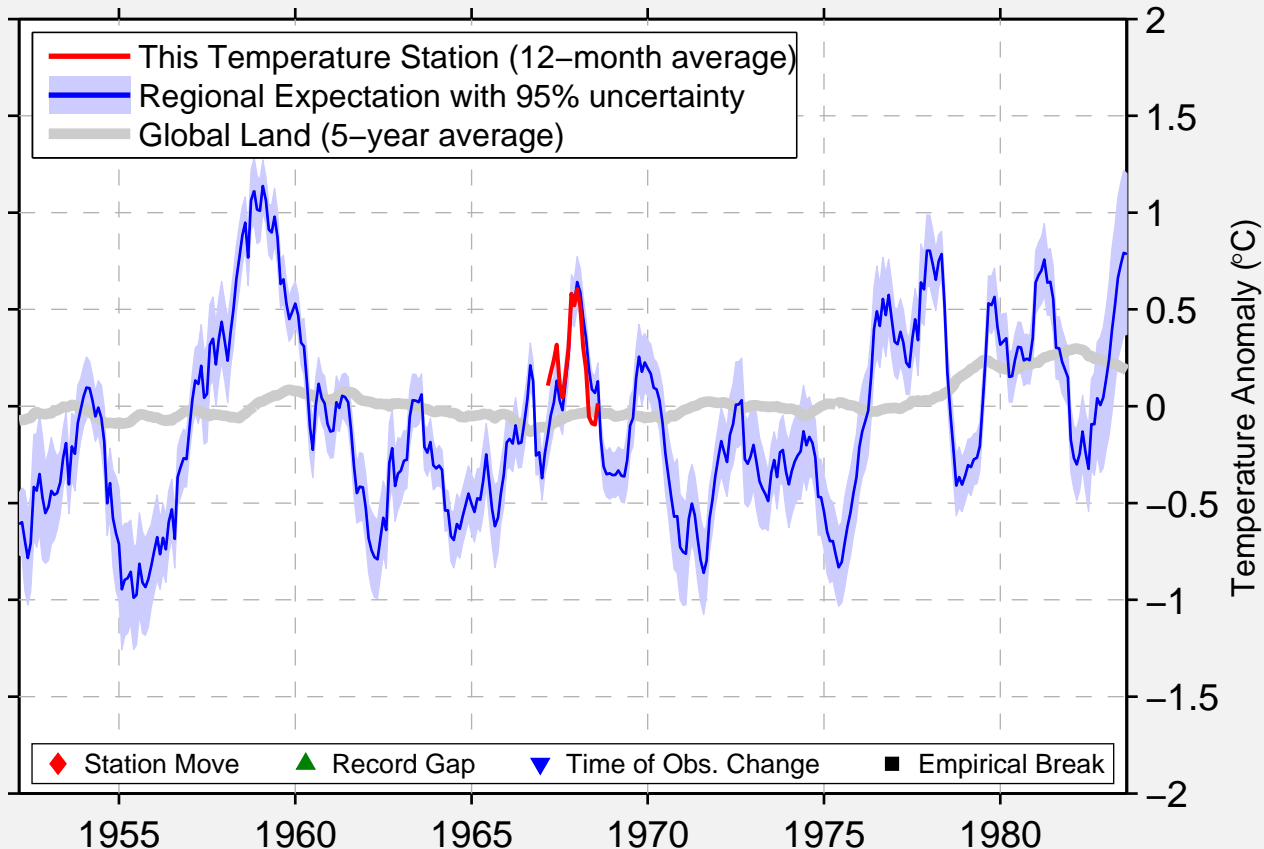

VANDENBERG AFB BOATHOUSE SITE

34.550 N, 120.617 W (United States)

Data Quality Controlled and Aligned at Breakpoints

Berkeley Earth