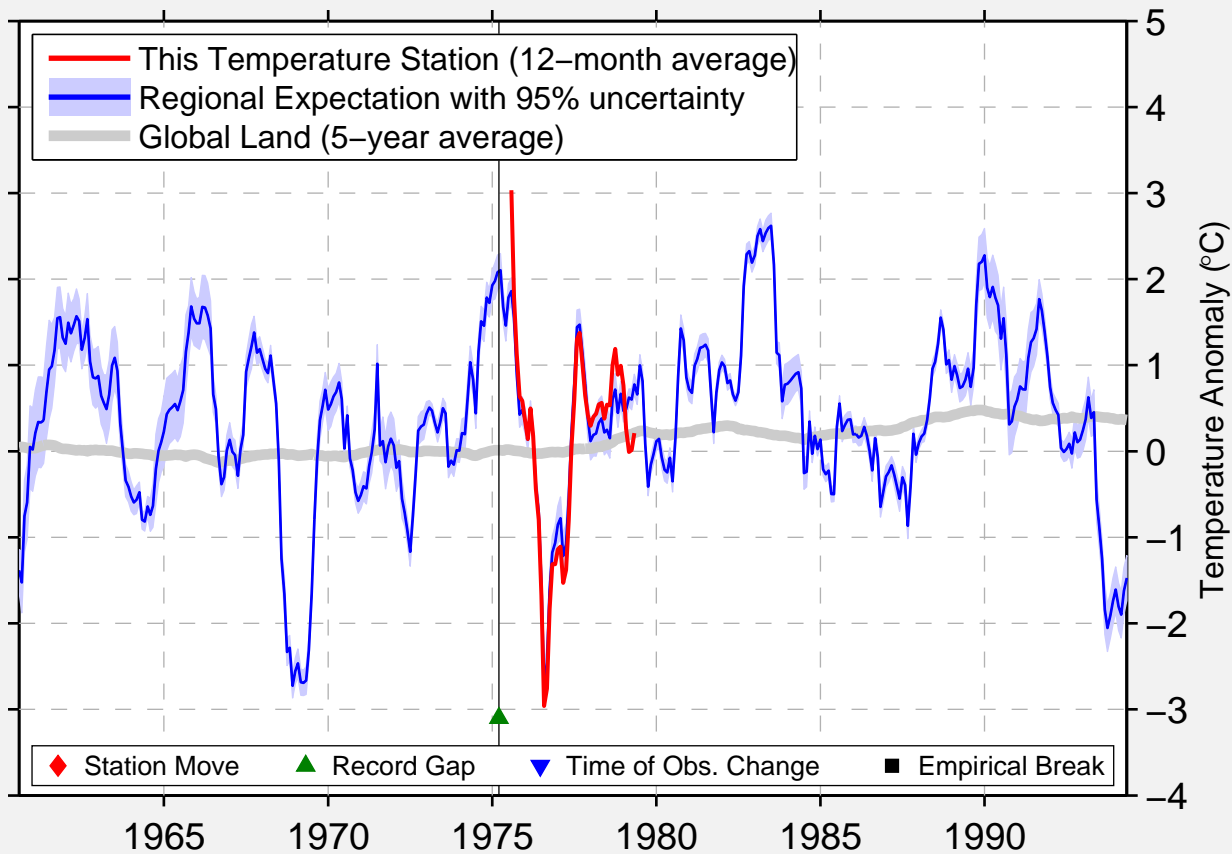

NURA

48.833 N, 62.100 E (Kazakhstan)

Data Quality Controlled and Aligned at Breakpoints

Berkeley Earth