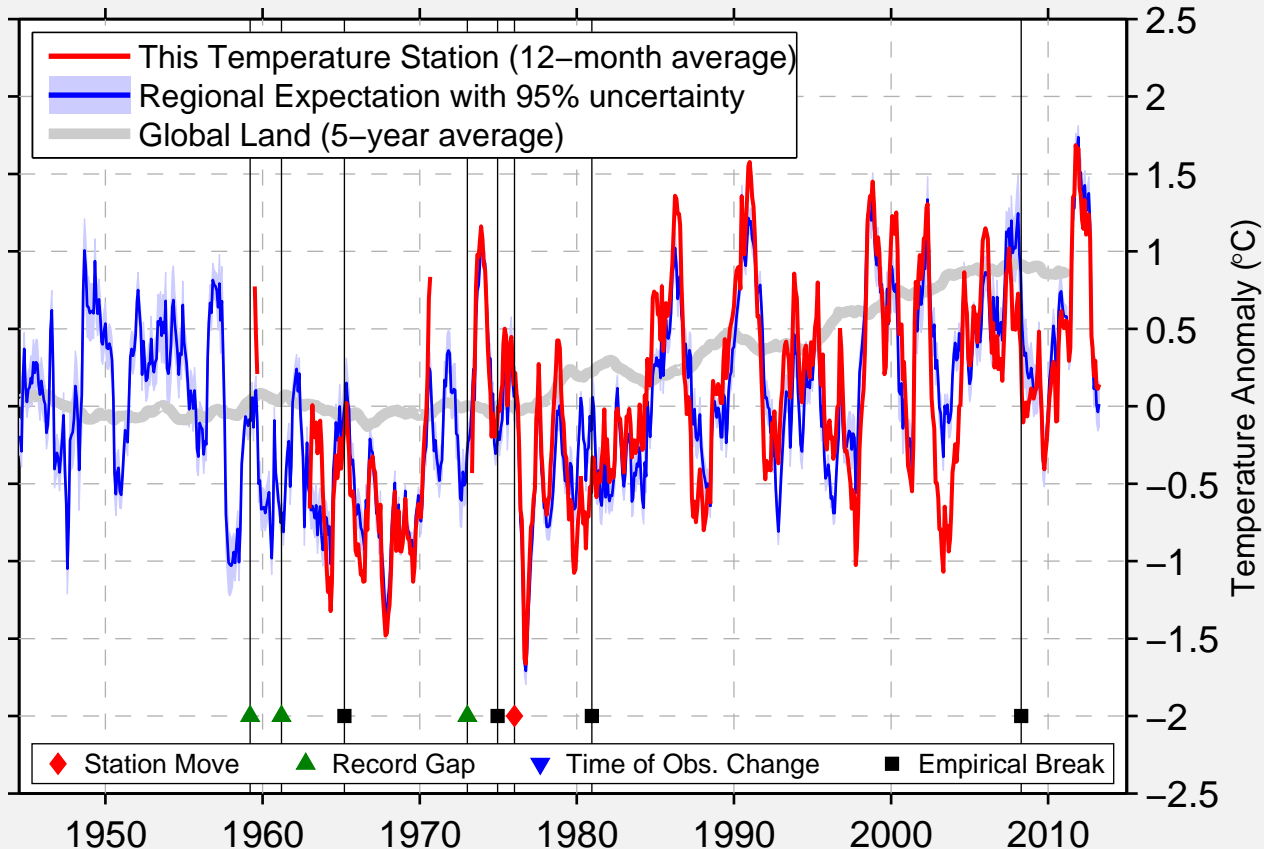

COLUMBIA CONGAREE FLD MCAF

33.942 N, 80.801 W (United States)

Data Quality Controlled and Aligned at Breakpoints

Berkeley Earth