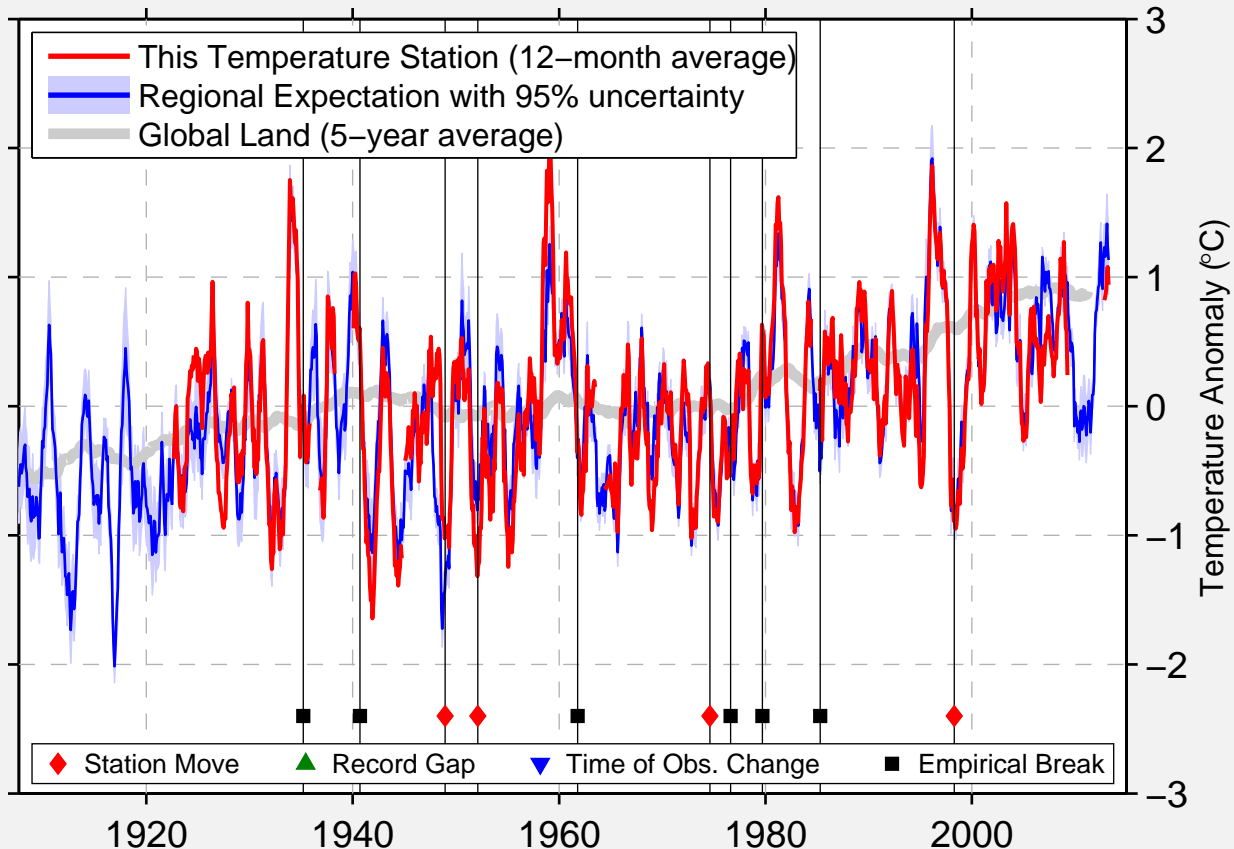

# PALM SPRINGS

33.868 N, 116.534 W (United States)

Data Quality Controlled and Aligned at Breakpoints

Berkeley Earth